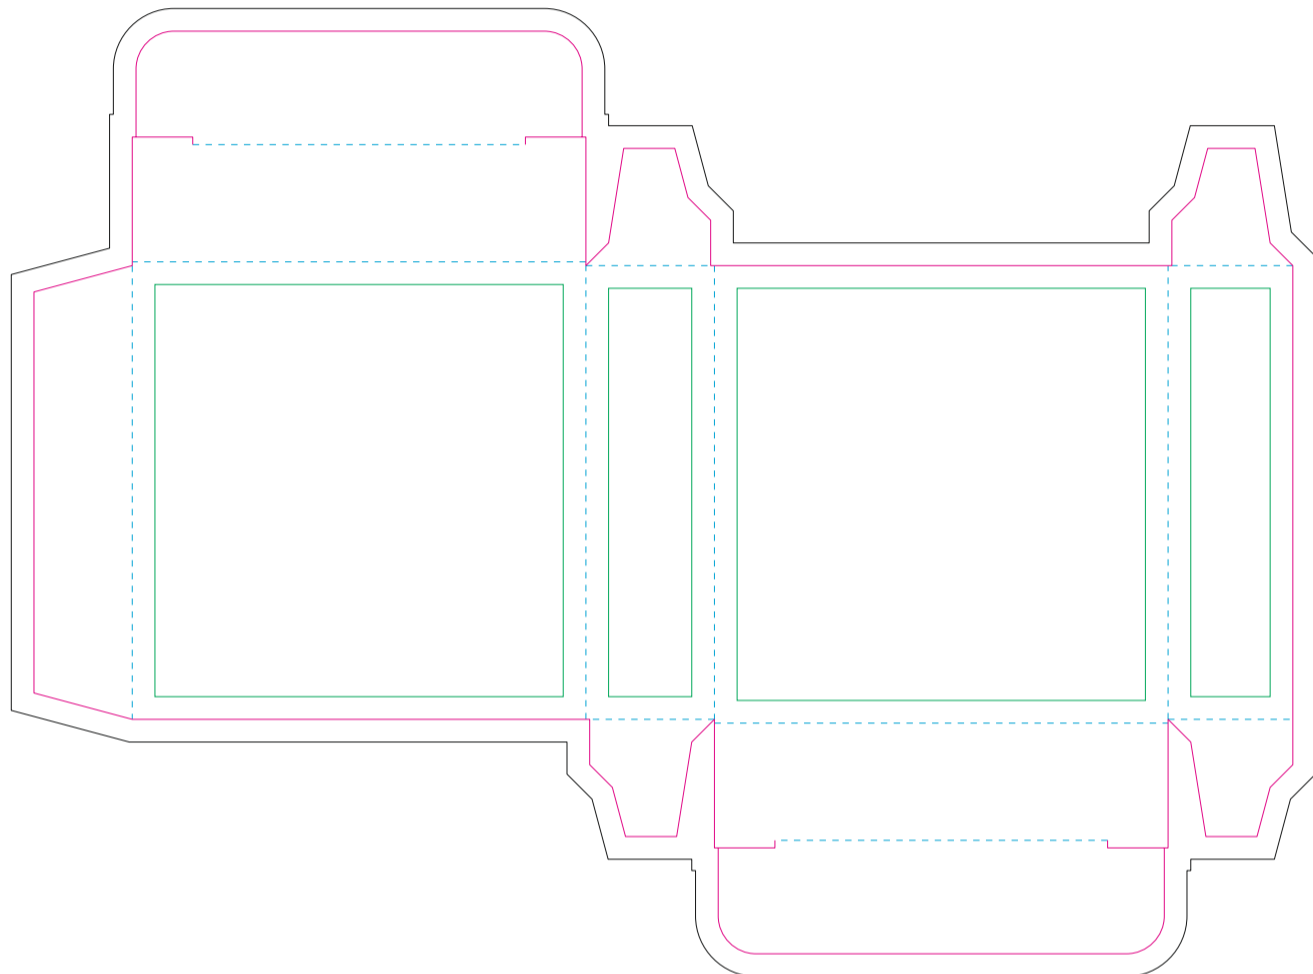

Paperboard box

- Margin
- Edge of product
- Bleed limit 3-3 mm (background must fill it)
- Fold line

resolution: min. 300DPI

colours: CMYK

formats: TIFF, PDF, EPS, AI, CDR

The green line indicates the area all non-background object - texts, logos, etc.

The pink outline the maximum size of graphic visible on the product.

The black line indicates the size of the required graphics including bleed.