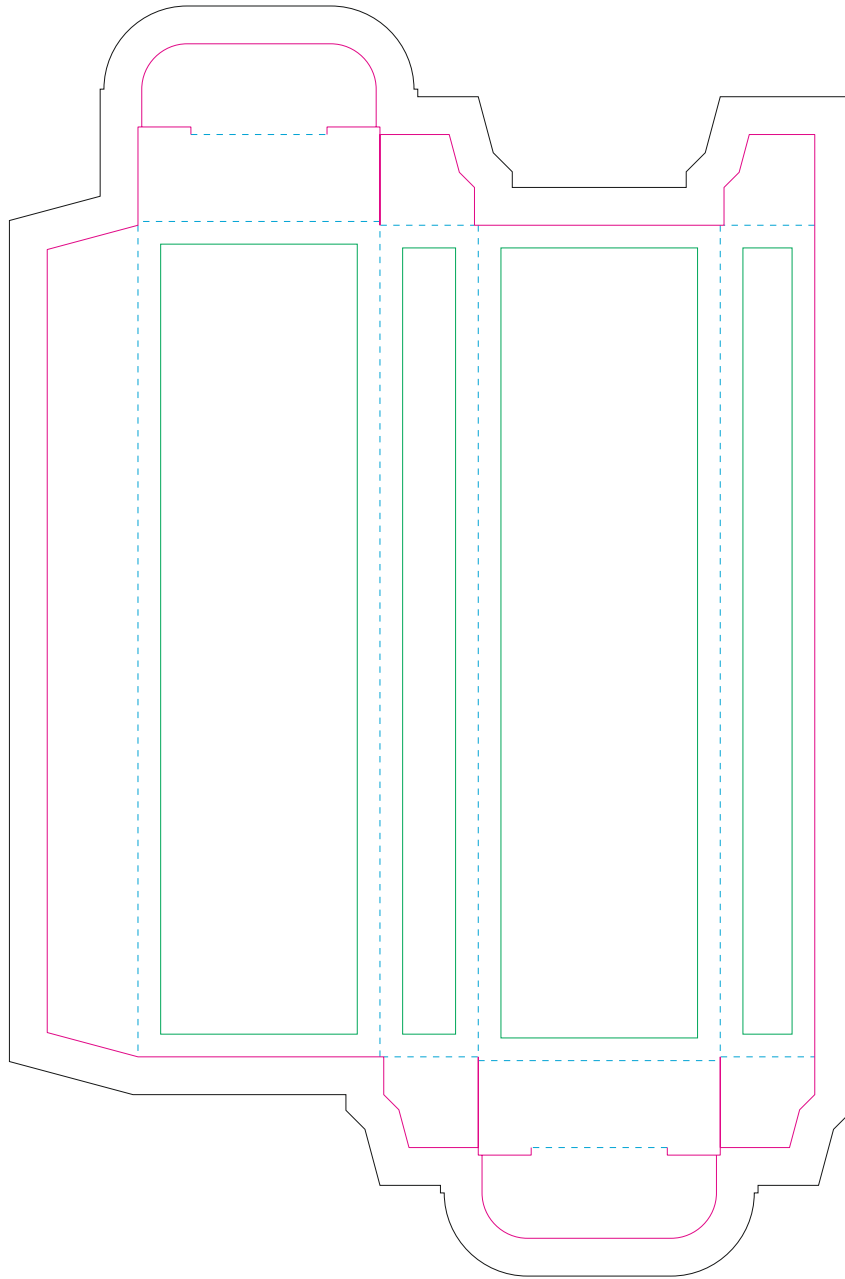

Paperboard box

- Margin
- Edge of product
- Bleed limit 5-5 mm (background must fill it)
- - - - - Fold line

resolution: min. 300DPI

colours: CMYK

formats: TIFF, PDF, EPS, AI, CDR

The green line indicates the area all non-background object - texts, logos, etc.
The pink outline the maximum size of graphic visible on the product.
The black line indicates the size of the required graphics including bleed.