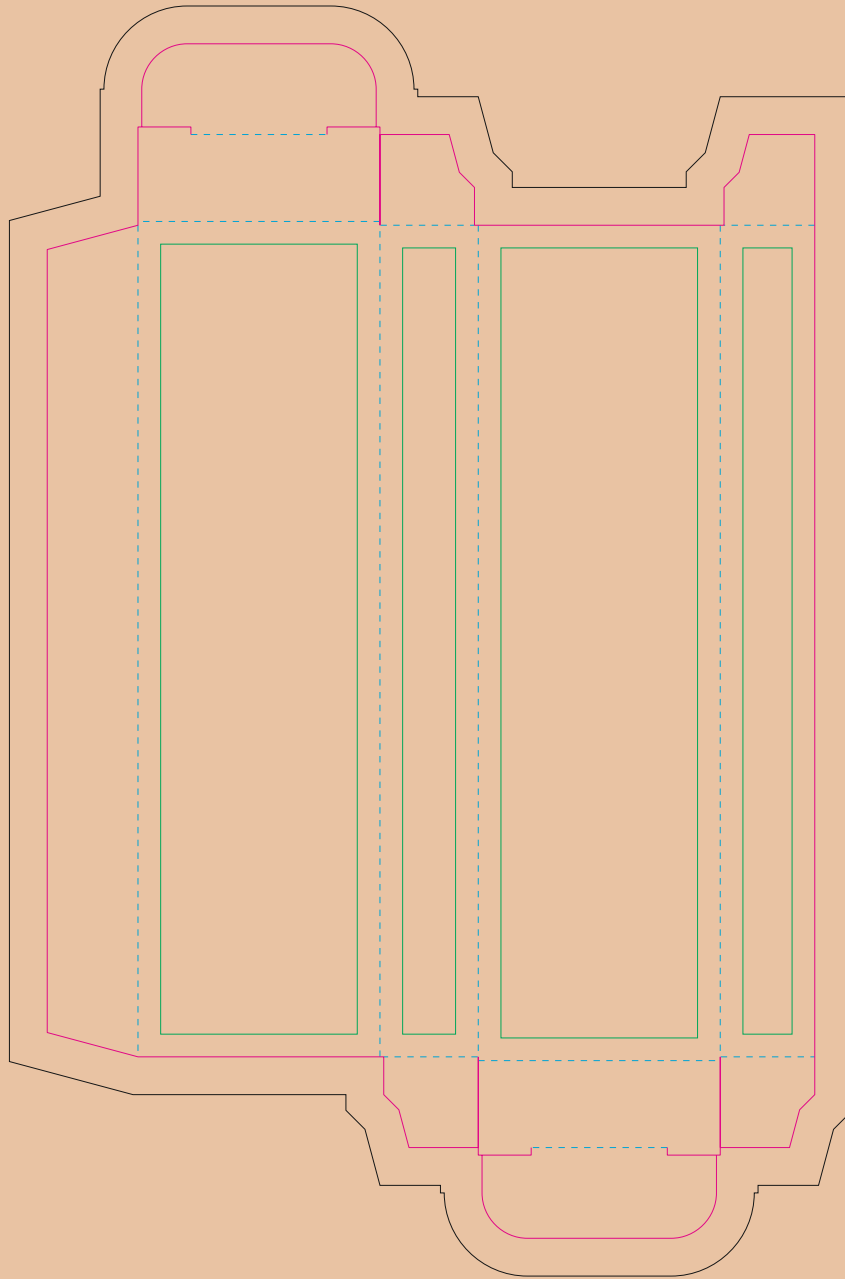

Kraft Paperboard box

- Margin
- Edge of product
- Bleed limit 5-5 mm (background must fill it)
- - - - - Fold line

resolution: min. 300DPI

colours: CMYK

formats: TIFF, PDF, EPS, AI, CDR

The green line indicates the area all non-background object - texts, logos, etc.
The pink outline the maximum size of graphic visible on the product.
The black line indicates the size of the required graphics including bleed.