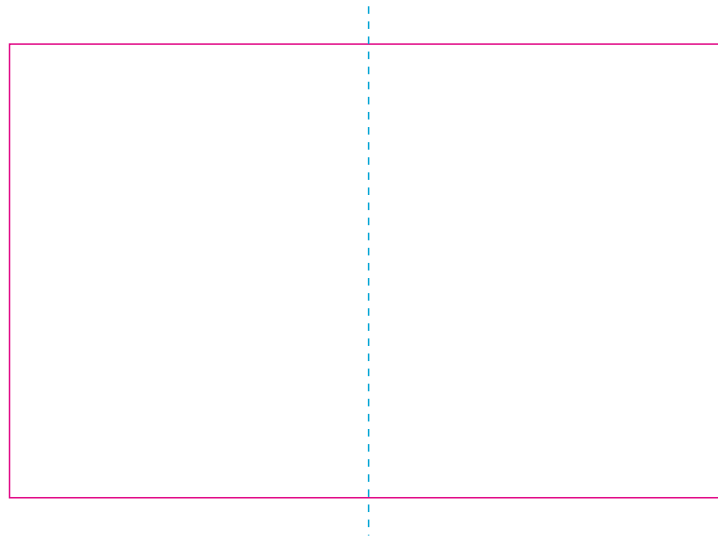

ER 1

————— Edge of graphics

----- centerlines

resolution: min. 300 DPI

colours: CMYK

formats: TIFF, PDF, EPS, AI, CDR

The pink outline the maximum size of graphic visible on the product.

The black outline indicates the edge of the product.

The blue dash line indicates the center line of the left, right and middle side of object.