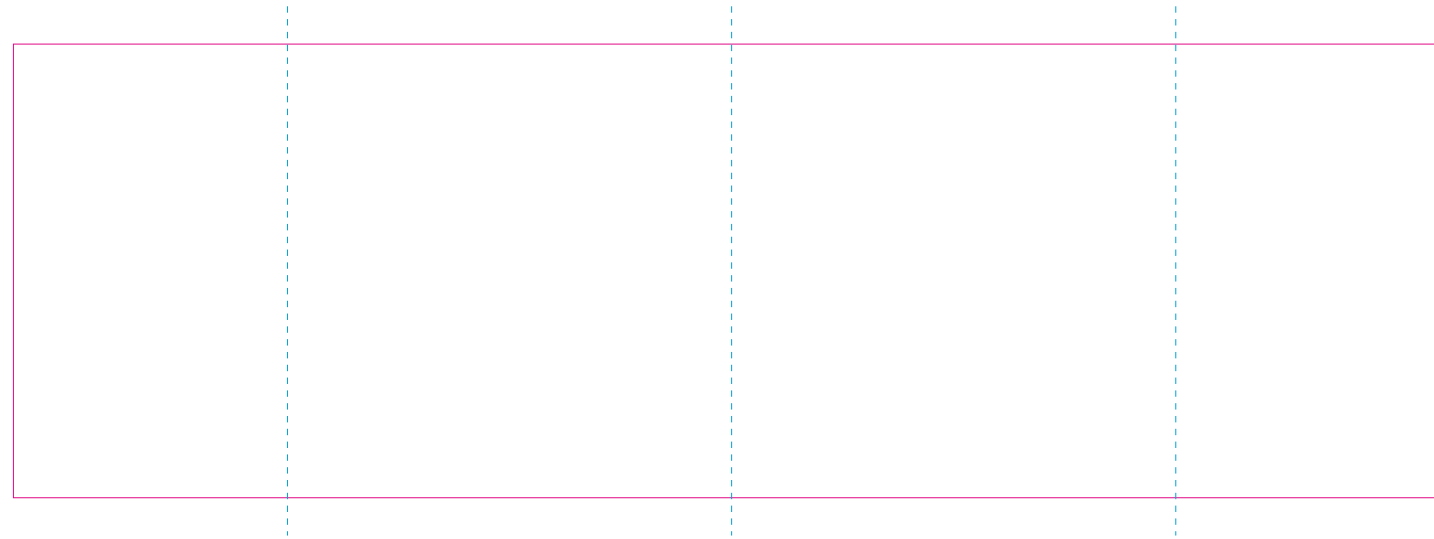

ER 2

————— Edge of graphics

----- centerlines

resolution: min. 300 DPI

colours: CMYK

formats: TIFF, PDF, EPS, AI, CDR

The pink outline the maximum size of graphic visible on the product.

The black outline indicates the edge of the product.

The blue dash line indicates the center line of the left, right and middle side of object.