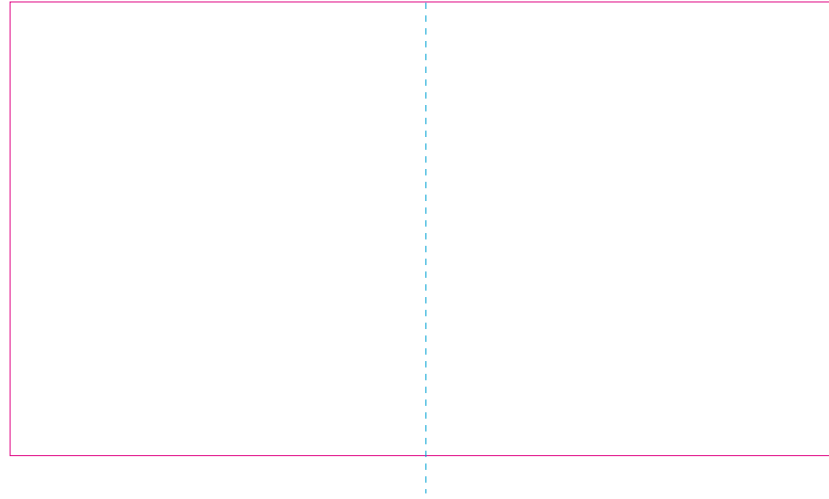

RS

With rotary screen printing technology the product can only be printed on the opposite side of the handle, please do not position the design on the right or left handed side.

—— Edge of graphics

----- centerlines

resolution: min. 300 DPI

colours: CMYK

formats: TIFF, PDF, EPS, AI, CDR

The pink outline the maximum size of graphic visible on the product.

The black outline indicates the edge of the product.

The blue dash line indicates the center line of the left, right and middle side of object.