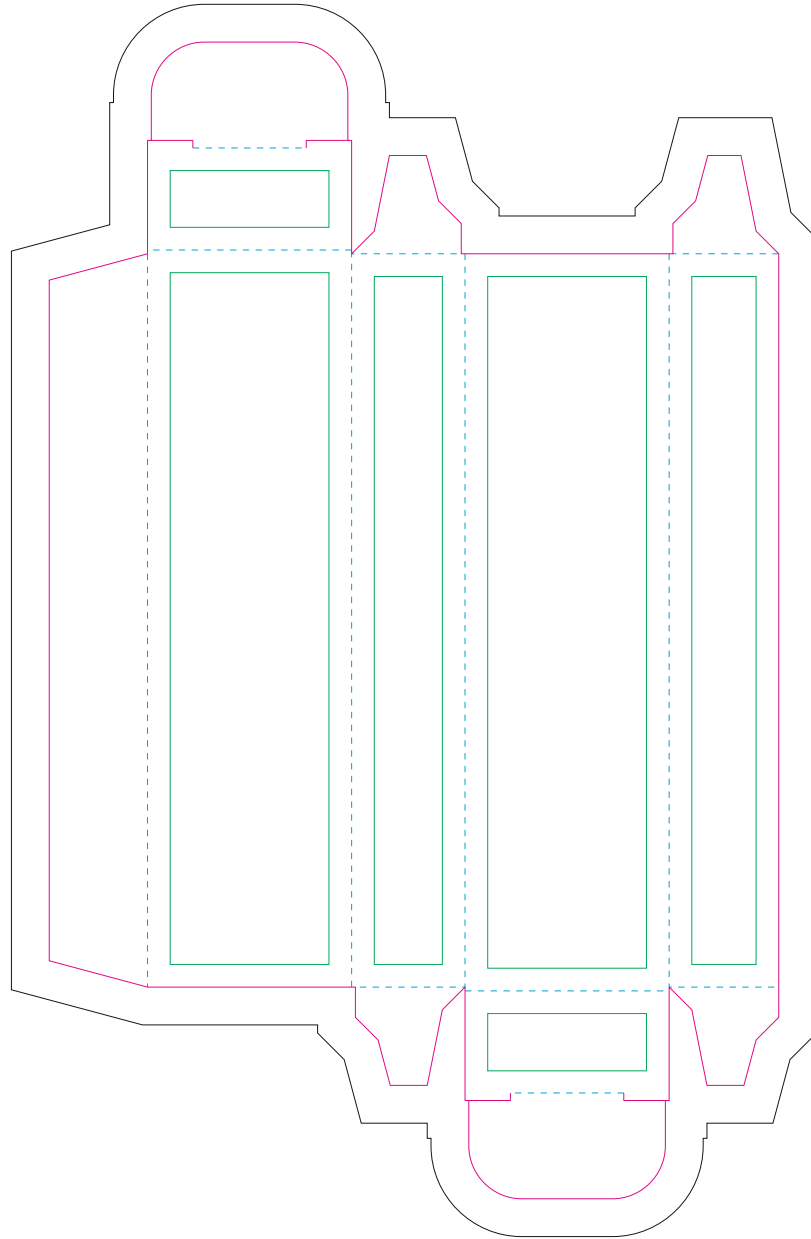

Paperboard box

- Margin
- Edge of product
- Bleed limit 5-5 mm (background must fill it)
- - - - - Fold line

resolution: min. 300DPI
colours: CMYK
formats: TIFF, PDF, EPS, AI, CDR

The green line indicates the area all non-background object - texts, logos, etc.
The pink outline the maximum size of graphic visible on the product.
The black line indicates the size of the required graphics including bleed.