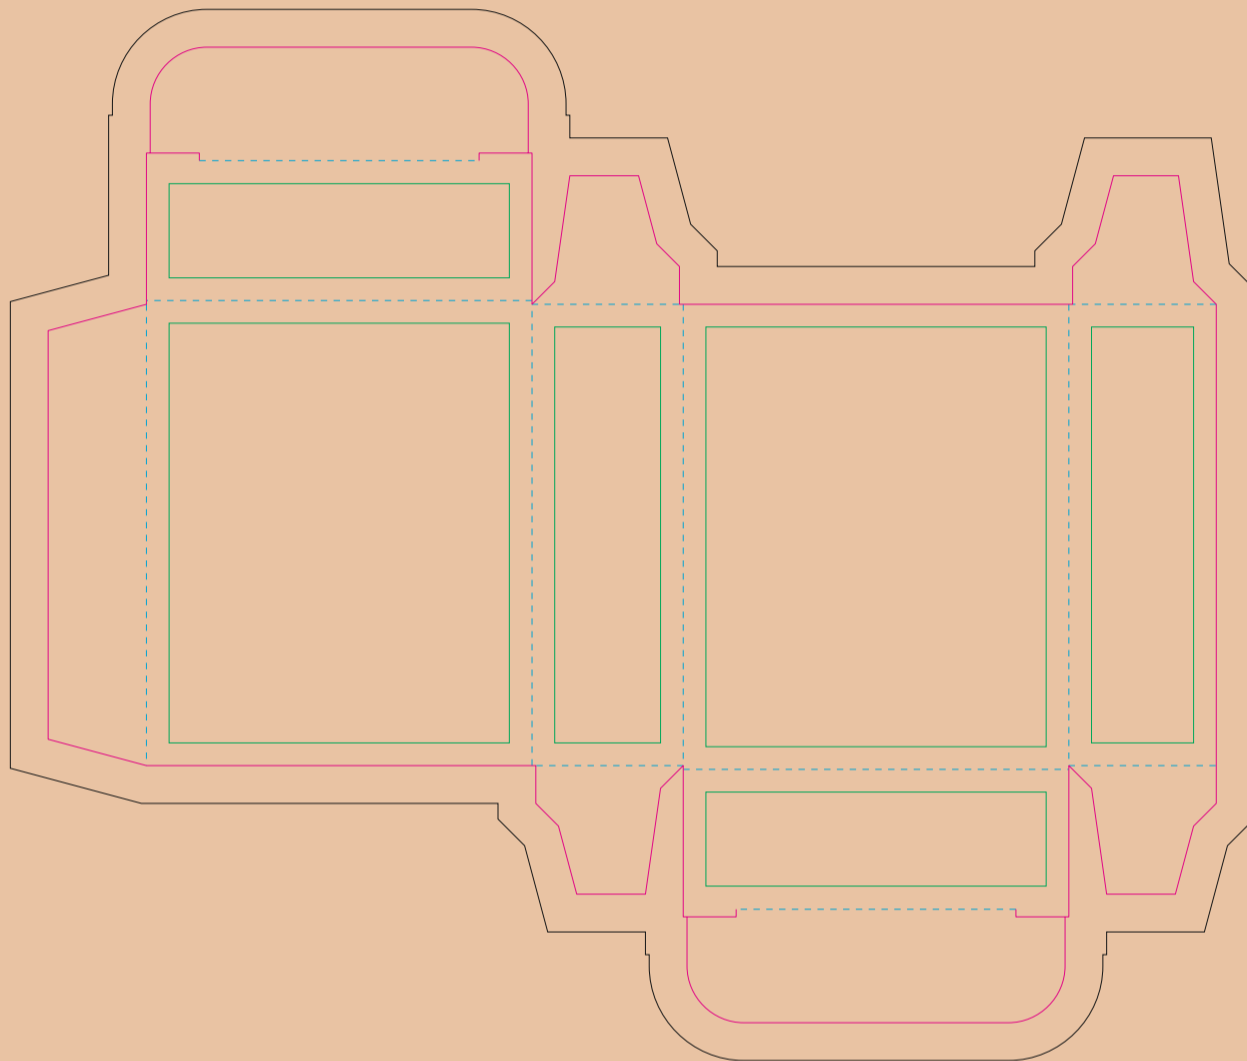

# Kraft Paperboard box

- Margin
- Edge of product
- Bleed limit 5-5 mm (background must fill it)
- Fold line

resolution: min. 300DPI

colours: CMYK

formats: TIFF, PDF, EPS, AI, CDR

The green line indicates the area all non-background object - texts, logos, etc.  
The pink outline the maximum size of graphic visible on the product.  
The black line indicates the size of the required graphics including bleed.