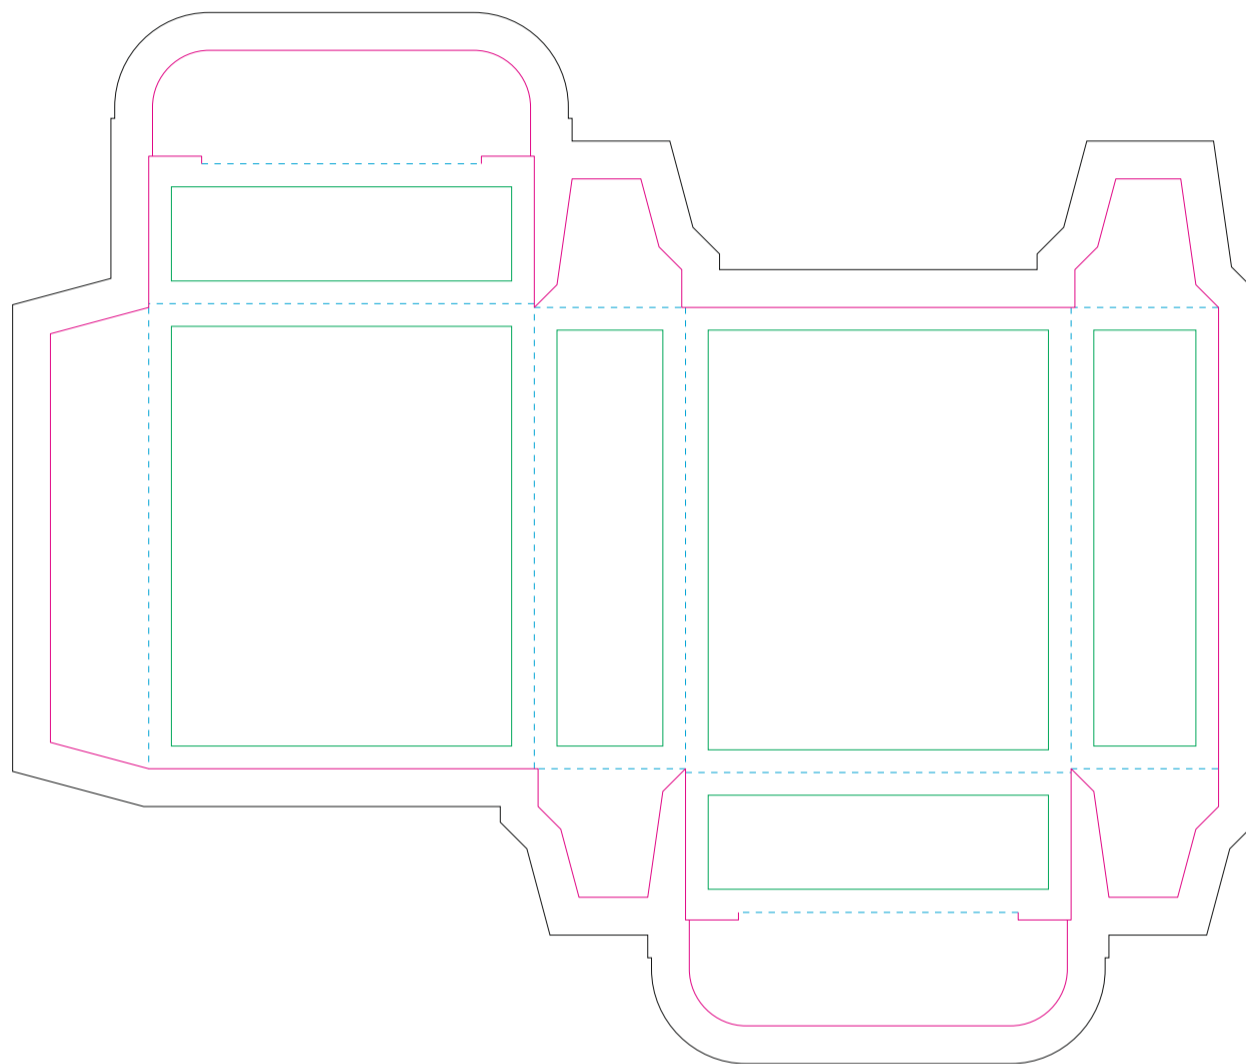

# Paperboard box

- Margin
- Edge of product
- Bleed limit 5-5 mm (background must fill it)
- - - - - Fold line

resolution: min. 300DPI

colours: CMYK

formats: TIFF, PDF, EPS, AI, CDR

The green line indicates the area all non-background object - texts, logos, etc.

The pink outline the maximum size of graphic visible on the product.

The black line indicates the size of the required graphics including bleed.