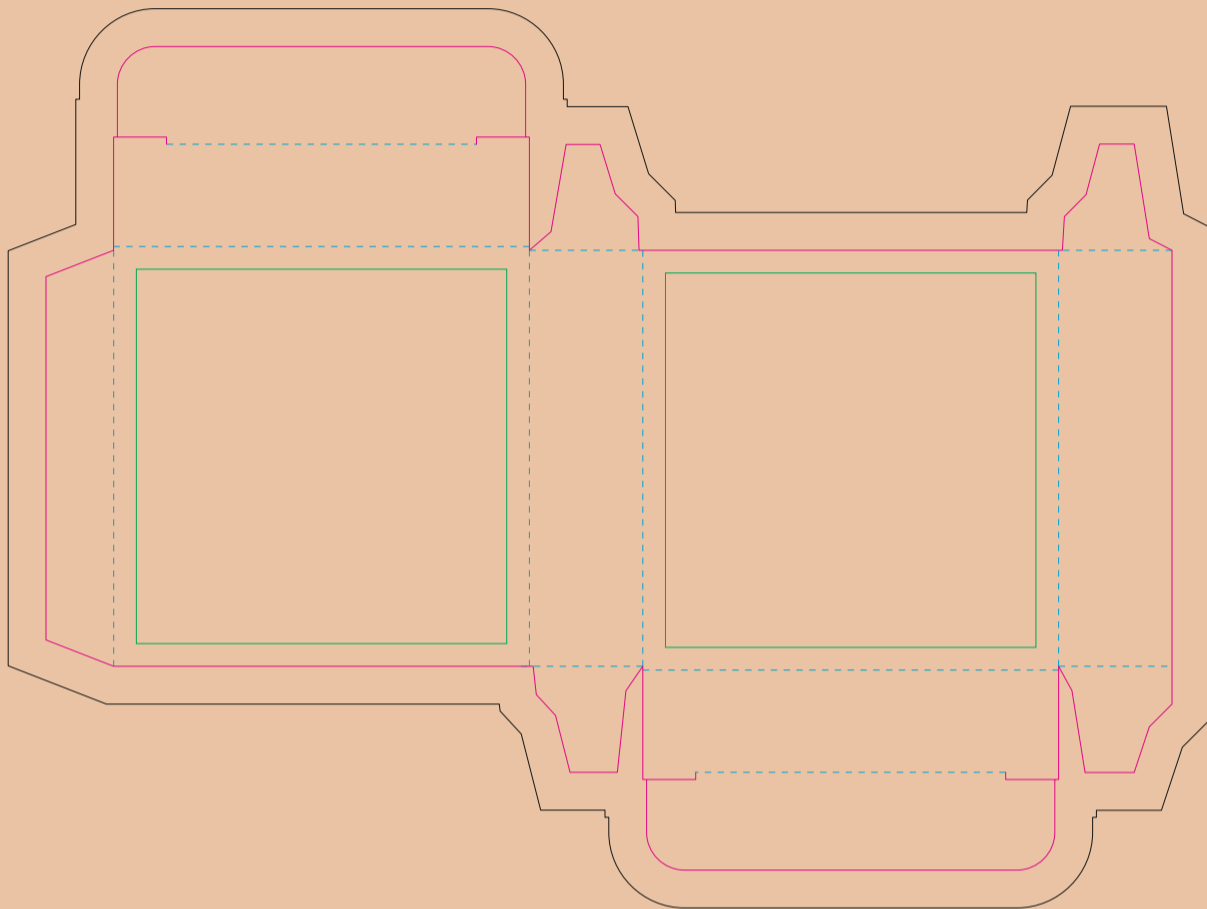

# Kraft Paperboard box

- Margin
- Edge of product
- Bleed limit 5-5 mm (background must fill it)
- - - - - Fold line

resolution: min. 300DPI

colours: CMYK

formats: TIFF, PDF, EPS, AI, CDR

The green line indicates the area all non-background object - texts, logos, etc.

The pink outline the maximum size of graphic visible on the product.

The black line indicates the size of the required graphics including bleed.