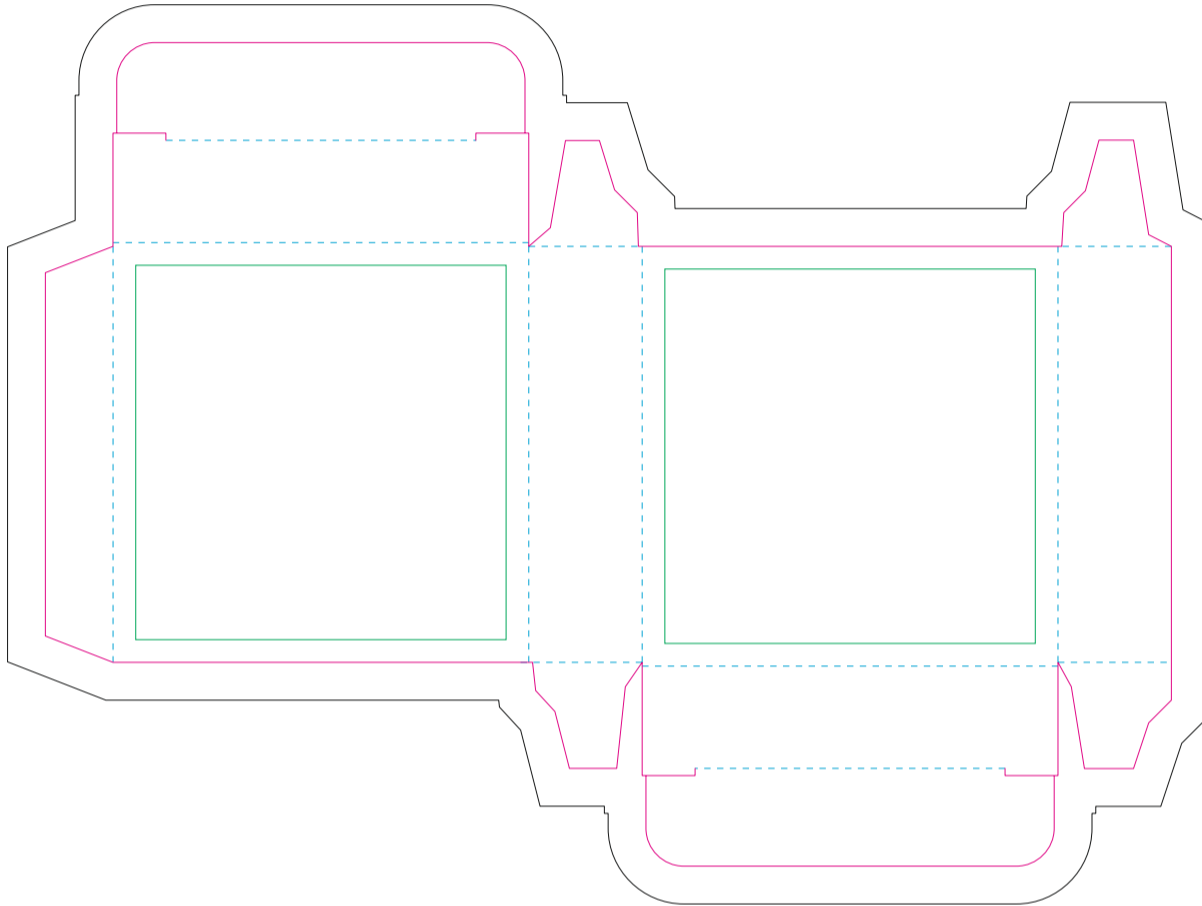

Paperboard box

- Margin
- Edge of product
- Bleed limit 5-5 mm (background must fill it)
- - - - - Fold line

resolution: min. 300DPI

colours: CMYK

formats: TIFF, PDF, EPS, AI, CDR

The green line indicates the area all non-background object - texts, logos, etc.

The pink outline the maximum size of graphic visible on the product.

The black line indicates the size of the required graphics including bleed.