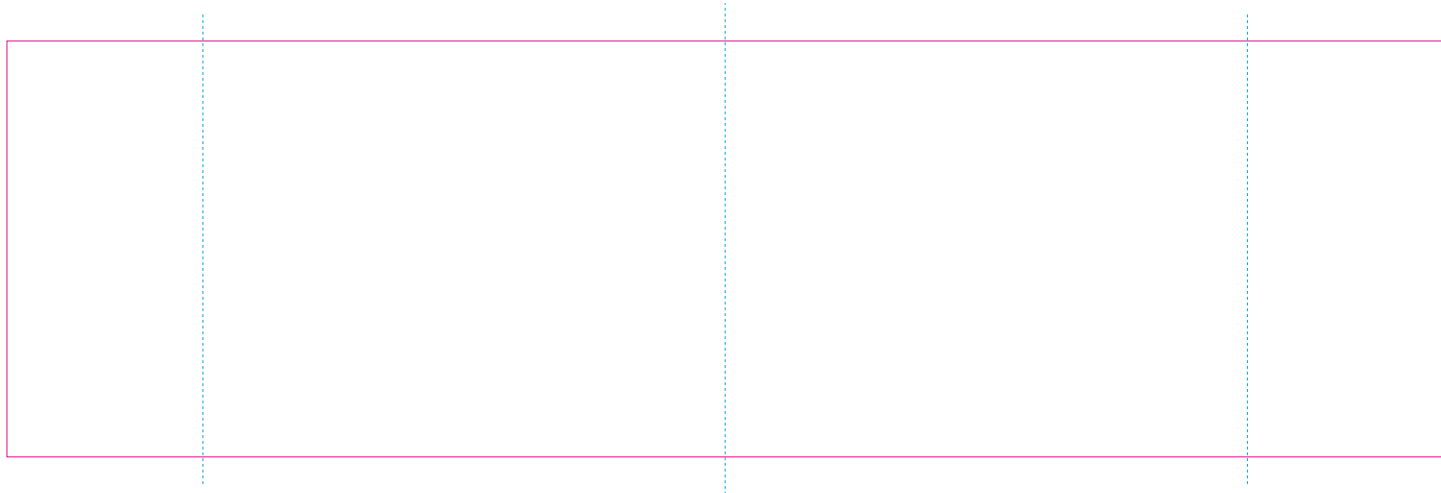

## ER 2

— Edge of graphics

- - - centerlines

resolution: min. 300 DPI

colours: CMYK

formats: TIFF, PDF, EPS, AI, CDR

The pink outline the maximum size of graphic visible on the product.

The blue dash line indicates the center line of the left, right and middle side of object.