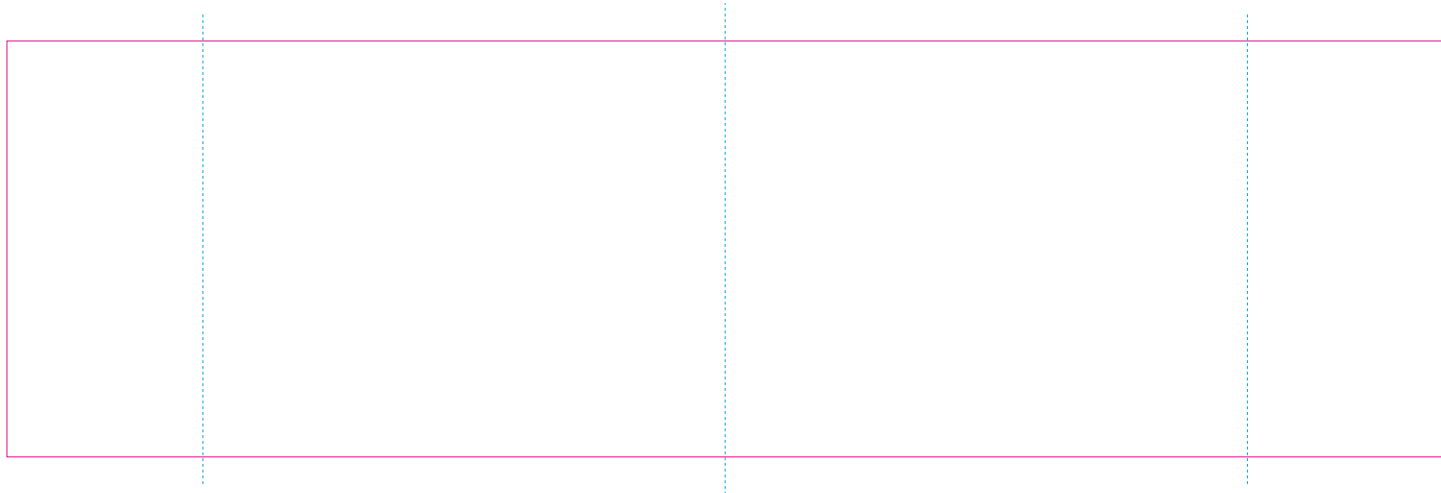

# RS

— Edge of graphics

- - - centerlines

resolution: min. 300 DPI

colours: CMYK

formats: TIFF, PDF, EPS, AI, CDR

The pink outline the maximum size of graphic visible on the product.

The blue dash line indicates the center line of the left, right and middle side of object.