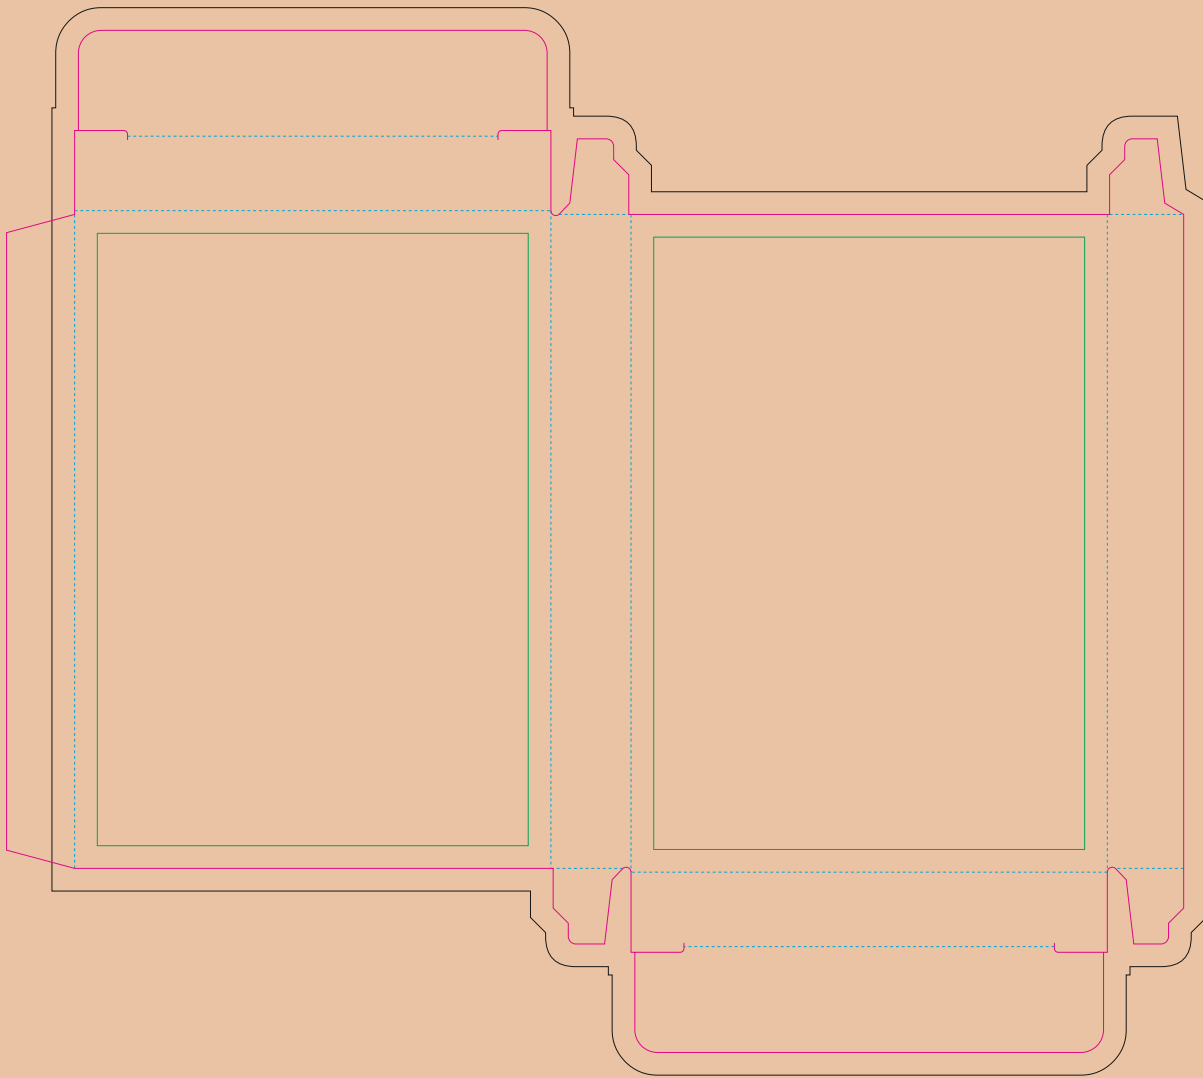

Kraft Paperboard box

- Margin
- Edge of product
- Bleed limit 3-3 mm (background must fill it)
- - - - - Fold line

resolution: min. 300 DPI
colours: CMYK
formats: TIFF, PDF, EPS, AI, CDR

The green line indicates the area all non-background object-texts, logos, etc.
The pink outline the maximum size of graphic visible on the product.
The black line indicates the size of the required graphics including bleed.
The blue line indicates the folding.