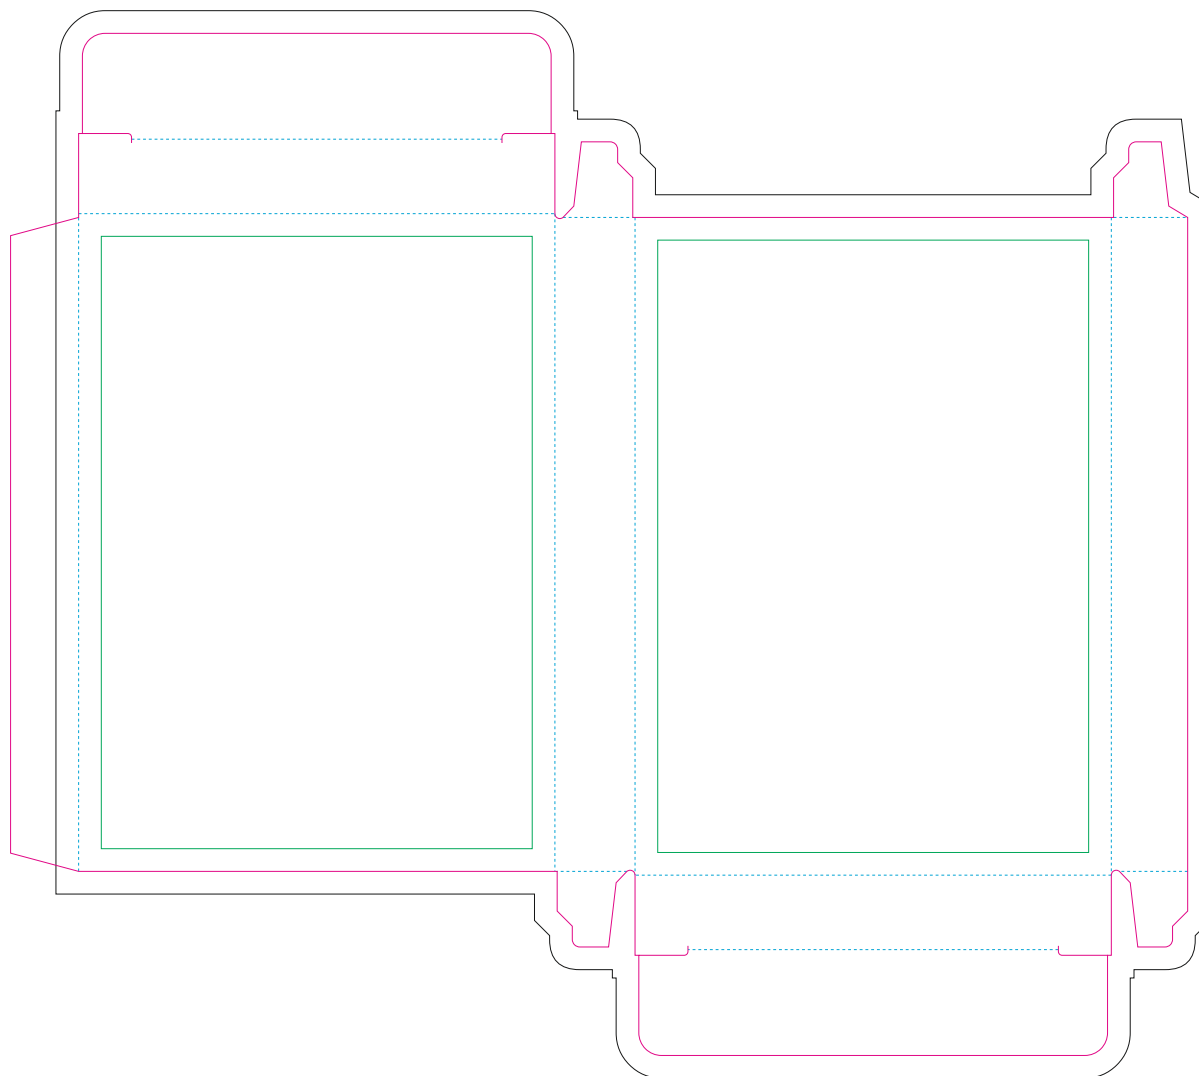

Paperboard box

- Margin
- Edge of product
- Bleed limit 3-3 mm (background must fill it)
- - - - - Fold line

resolution: min. 300 DPI
colours: CMYK
formats: TIFF, PDF, EPS, AI, CDR

The green line indicates the area all non-background object-texts, logos, etc.
The pink outline the maximum size of graphic visible on the product.
The black line indicates the size of the required graphics including bleed.
The blue line indicates the folding.