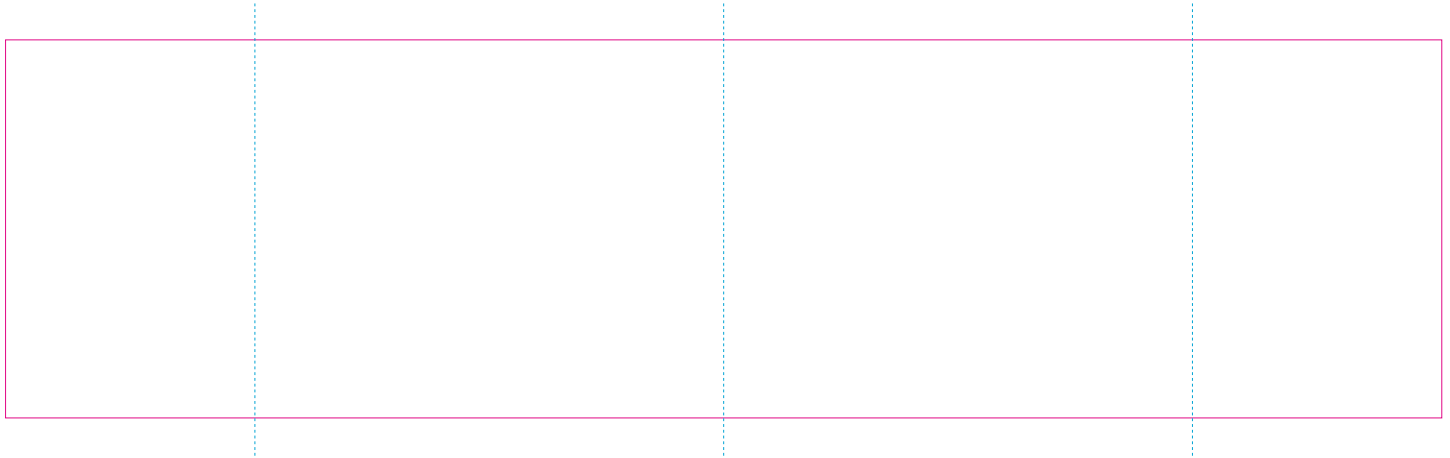

C

—— Edge of graphics

----- centerlines

resolution: min. 300 DPI

colours: CMYK

formats: TIFF, PDF, EPS, AI, CDR

The pink outline the maximum size of graphic visible on the product.

The blue dash line indicates the center line of the left, right and middle side of object.