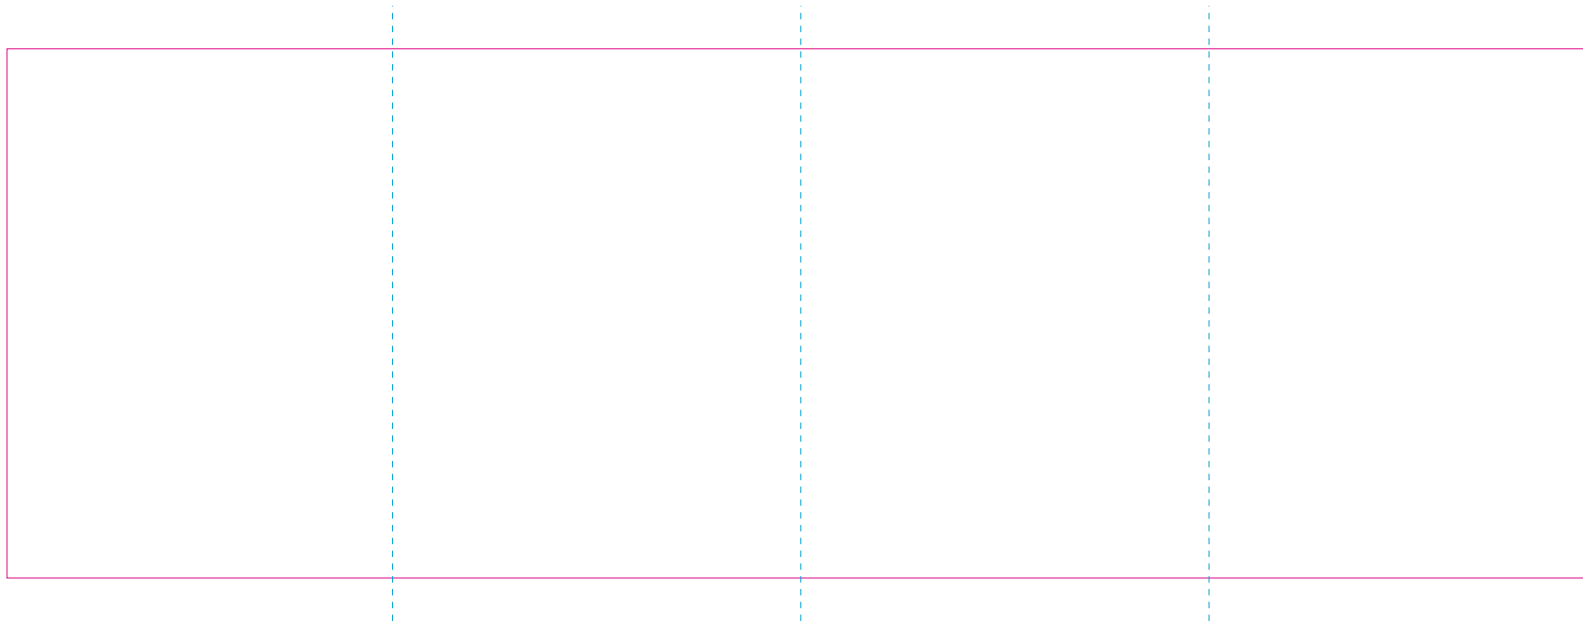

# RUV

— Edge of graphics

- - - centerlines

resolution: min. 300 DPI

colours: CMYK

formats: TIFF, PDF, EPS, AI, CDR

The pink outline the maximum size of graphic visible on the product.

The blue dash line indicates the center line of the left, right and middle side of object.