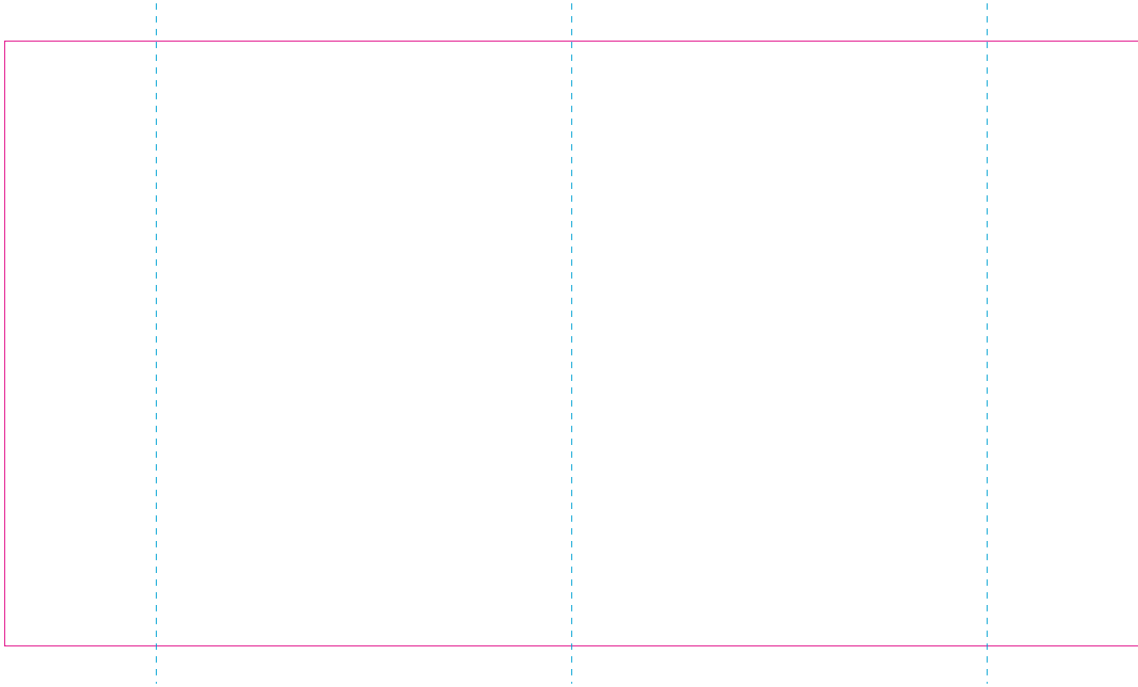

# RS

—— Edge of graphics

- - - - centerlines

resolution: min. 300 DPI

colours: CMYK

formats: TIFF, PDF, EPS, AI, CDR

The pink outline the maximum size of graphic visible on the product.

The blue dash line indicates the center line of the left, right and middle side of object.