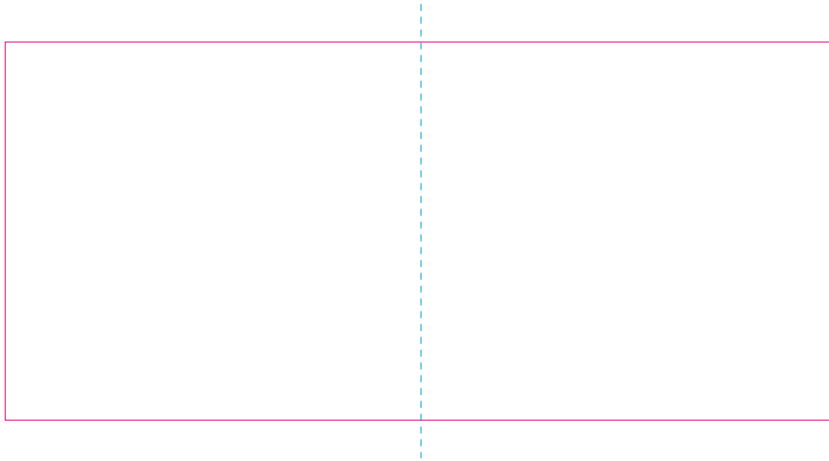

ER 1

—— Edge of graphics

----- centerlines

resolution: min. 300 DPI

colours: CMYK

formats: TIFF, PDF, EPS, AI, CDR

The pink outline the maximum size of graphic visible on the product.

The blue dash line indicates the center line of the left, right and middle side of object.