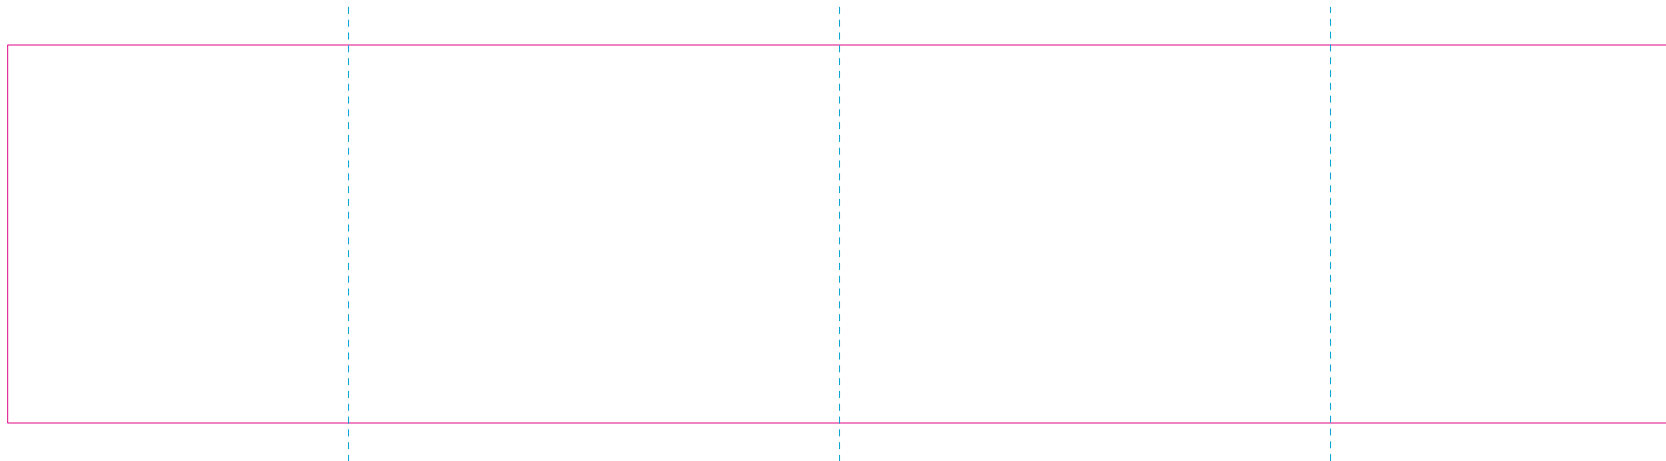

ER 2

— Edge of graphics

- - - centerlines

resolution: min. 300 DPI

colours: CMYK

formats: TIFF, PDF, EPS, AI, CDR

The pink outline the maximum size of graphic visible on the product.

The blue dash line indicates the center line of the left, right and middle side of object.