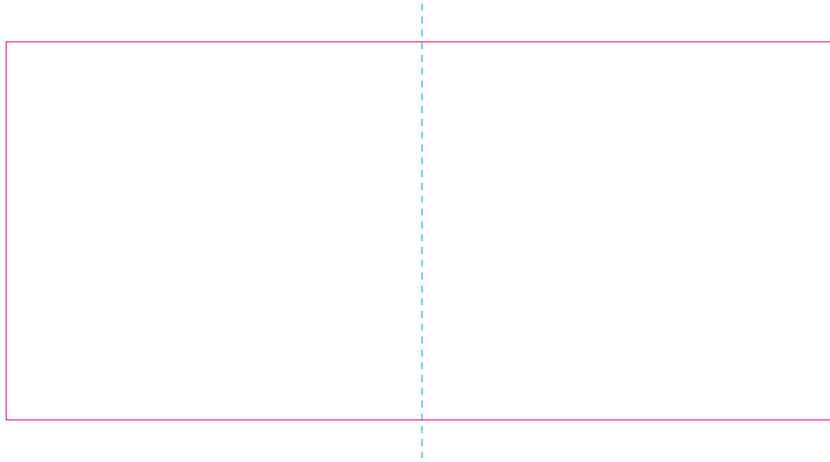

# RS

With rotary screen printing technology the product can only be printed on the opposite side of the handle, please do not position the design on the right or left handed side.

—— Edge of graphics

- - - - centerlines

resolution: min. 300 DPI

colours: CMYK

formats: TIFF, PDF, EPS, AI, CDR

The pink outline the maximum size of graphic visible on the product.

The blue dash line indicates the center line of the left, right and middle side of object.