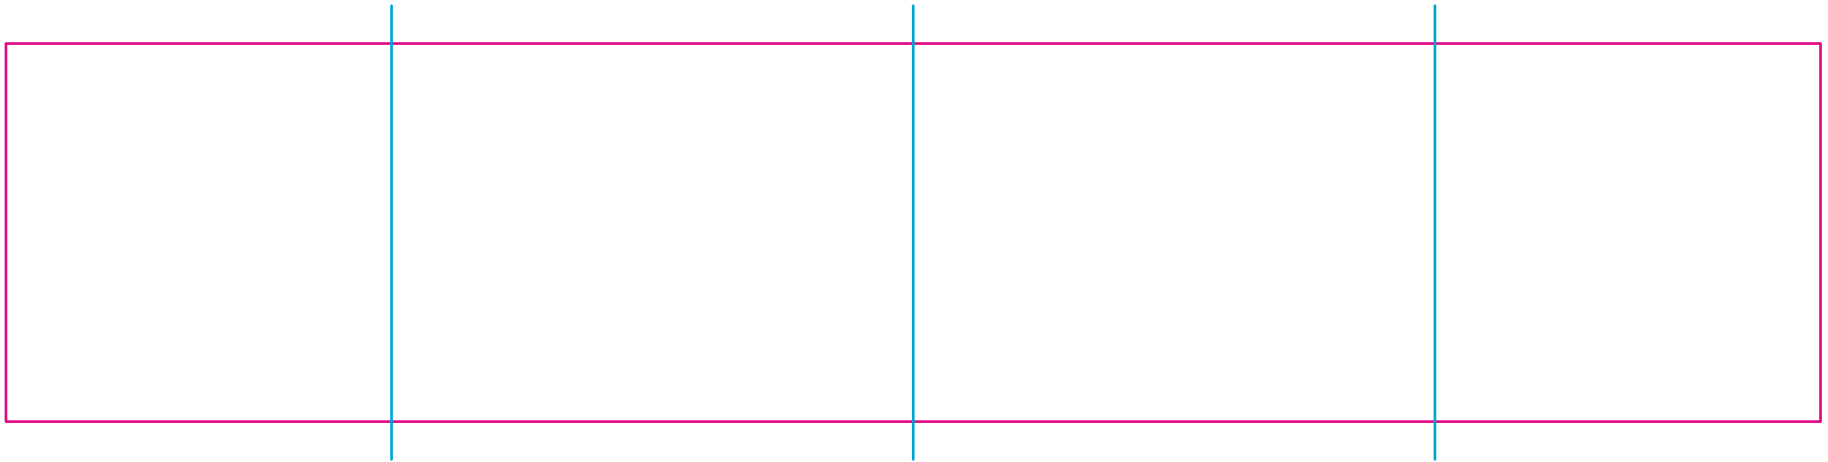

ER2, RUV

—— Edge of graphics

- - - - centerlines

resolution: min. 300 DPI

colours: CMYK

formats: TIFF, PDF, EPS, AI, CDR

The pink outline the maximum size of graphic visible on the product.

The blue dash line indicates the center line of the left, right and middle side of object.