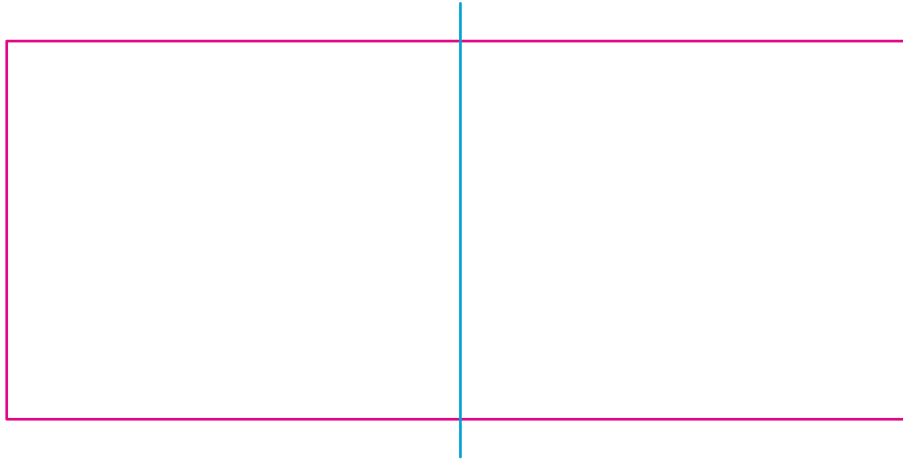

RS

With rotary screen printing technology the product can only be printed on the opposite side of the handle, please do not position the design on the right or left handed side.

— Edge of graphics

- - - centerlines

resolution: min. 300 DPI

colours: CMYK

formats: TIFF, PDF, EPS, AI, CDR

The pink outline the maximum size of graphic visible on the product.

The blue dash line indicates the center line of the left, right and middle side of object.