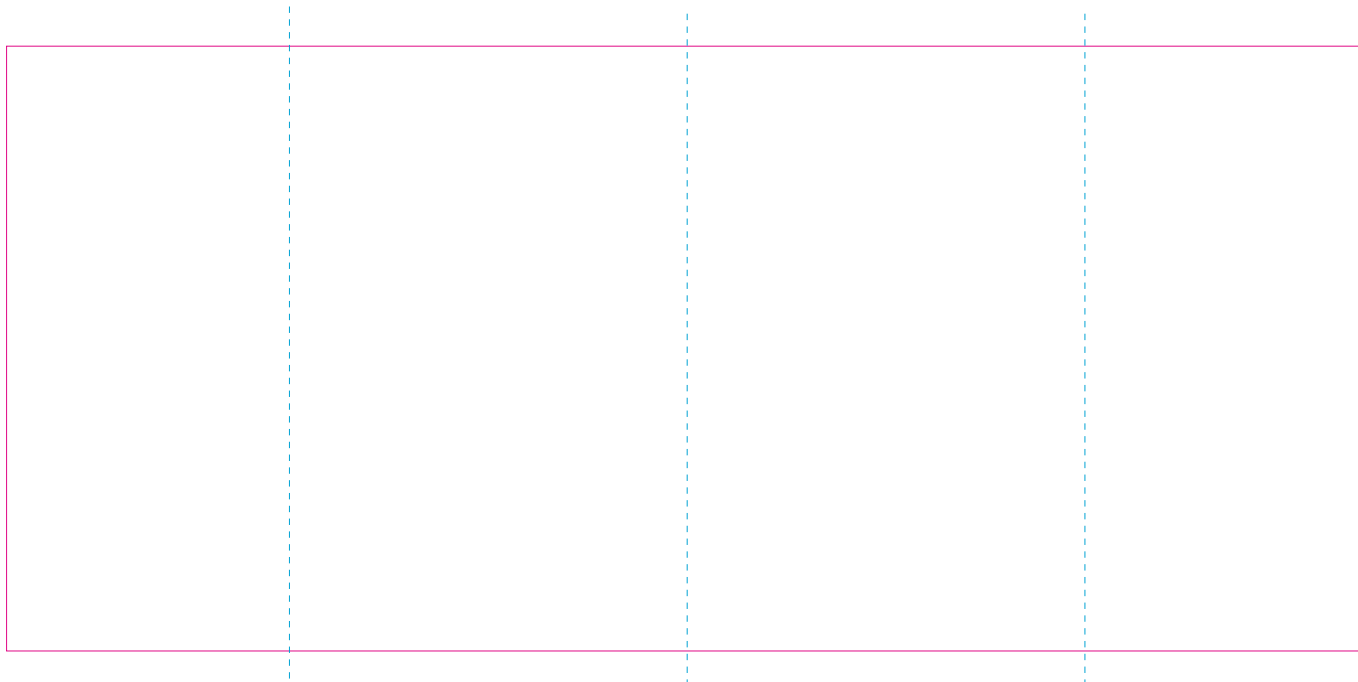

RS

— Edge of graphics

- - - centerlines

resolution: min. 300 DPI

colours: CMYK

formats: TIFF, PDF, EPS, AI, CDR

The pink outline the maximum size of graphic visible on the product.

The blue dash line indicates the center line of the left, right and middle side of object.