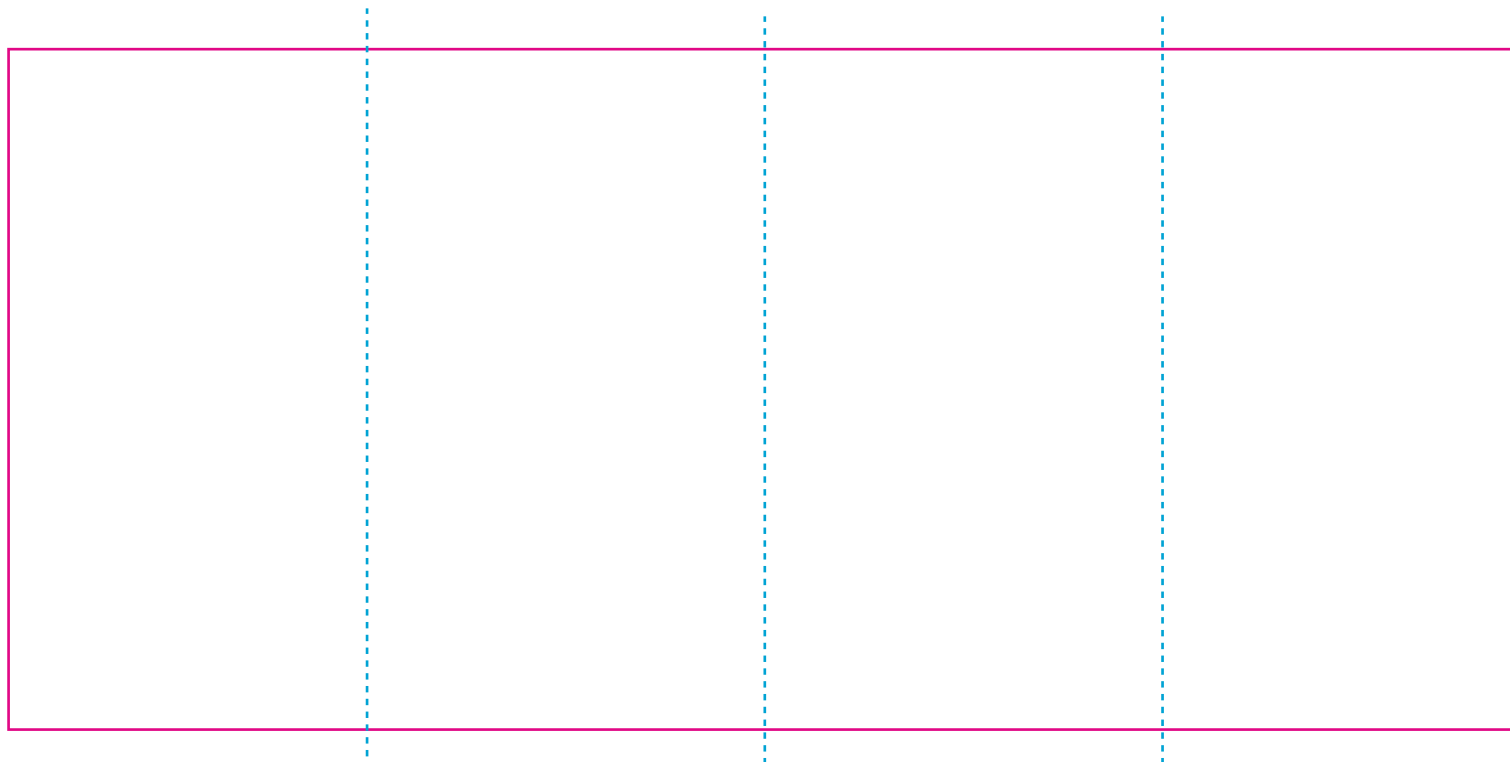

RUV

— Edge of graphics

- - - centerlines

resolution: min. 300 DPI

colours: CMYK

formats: TIFF, PDF, EPS, AI, CDR

The pink outline the maximum size of graphic visible on the product.

The blue dash line indicates the center line of the left, right and middle side of object.