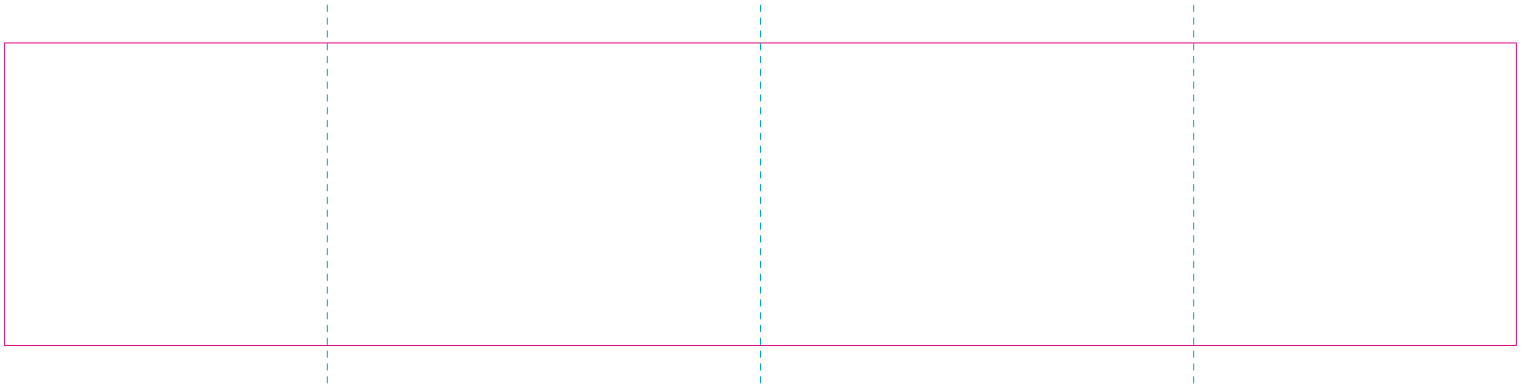

# RS

— Edge of graphics

- - - centerlines

resolution: min. 300 DPI

colours: CMYK

formats: TIFF, PDF, EPS, AI, CDR

The pink outline the maximum size of graphic visible on the product.

The blue dash line indicates the center line of the left, right and middle side of object.