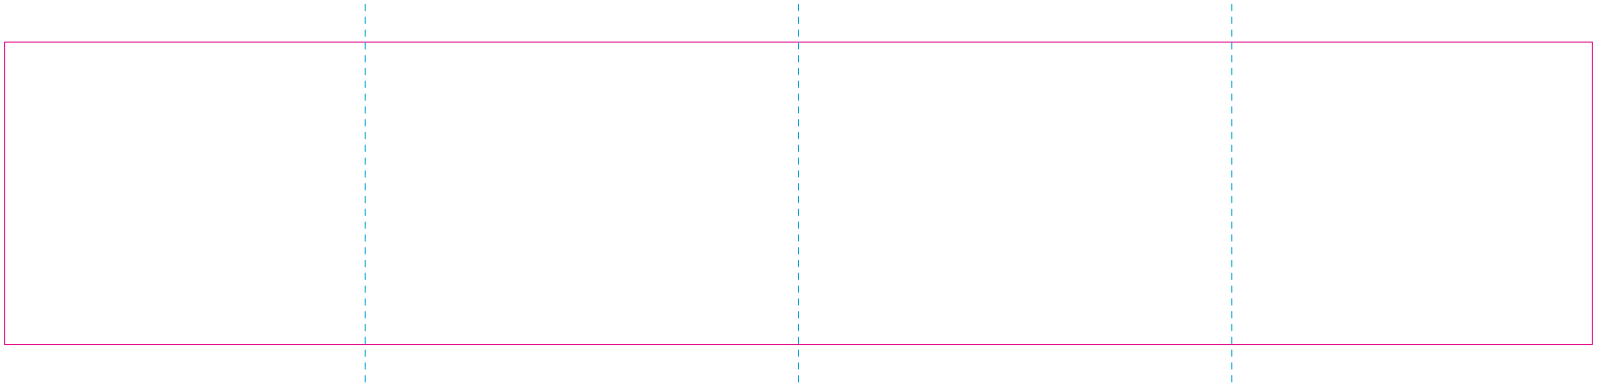

# RUV

—— Edge of graphics

- - - - centerlines

resolution: min. 300 DPI

colours: CMYK

formats: TIFF, PDF, EPS, AI, CDR

The pink outline the maximum size of graphic visible on the product.

The blue dash line indicates the center line of the left, right and middle side of object.