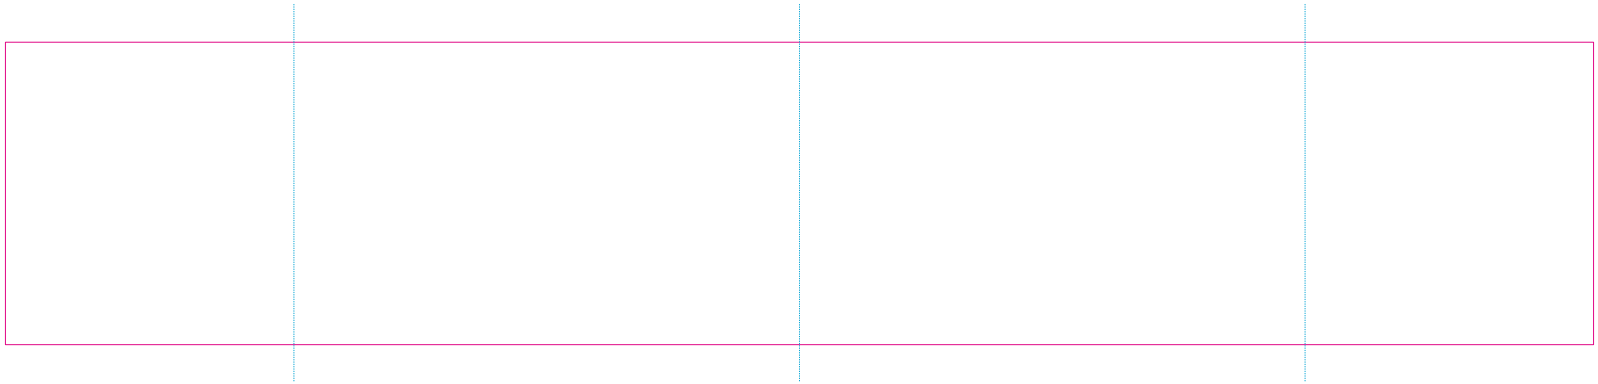

ER2

— Edge of graphics

- - - centerlines

resolution: min. 300 DPI

colours: CMYK

formats: TIFF, PDF, EPS, AI, CDR

The pink outline the maximum size of graphic visible on the product.

The blue dash line indicates the center line of the left, right and middle side of object.