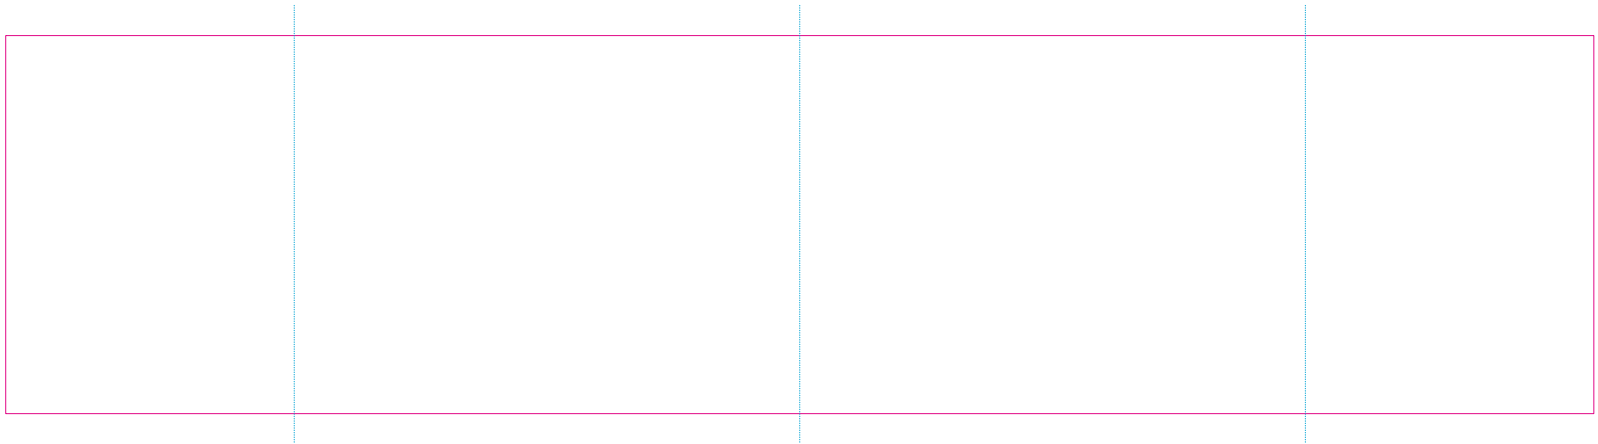

# RUV

— Edge of graphics

- - - centerlines

resolution: min. 300 DPI

colours: CMYK

formats: TIFF, PDF, EPS, AI, CDR

The pink outline the maximum size of graphic visible on the product.

The blue dash line indicates the center line of the left, right and middle side of object.