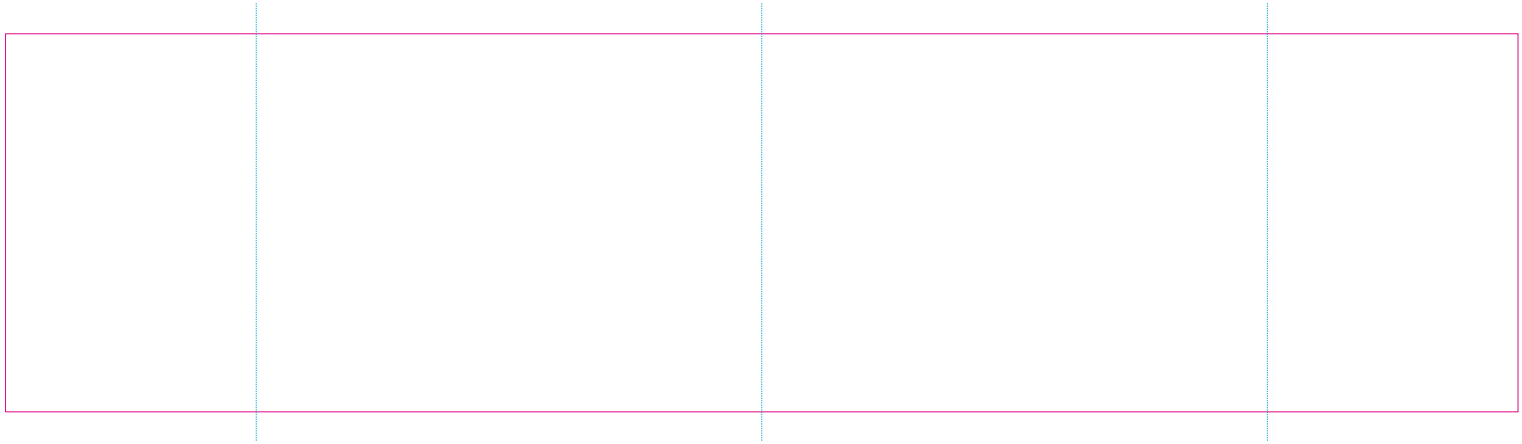

RS

— Edge of graphics

- - - centerlines

resolution: min. 300 DPI

colours: CMYK

formats: TIFF, PDF, EPS, AI, CDR

The pink outline the maximum size of graphic visible on the product.

The blue dash line indicates the center line of the left, right and middle side of object.