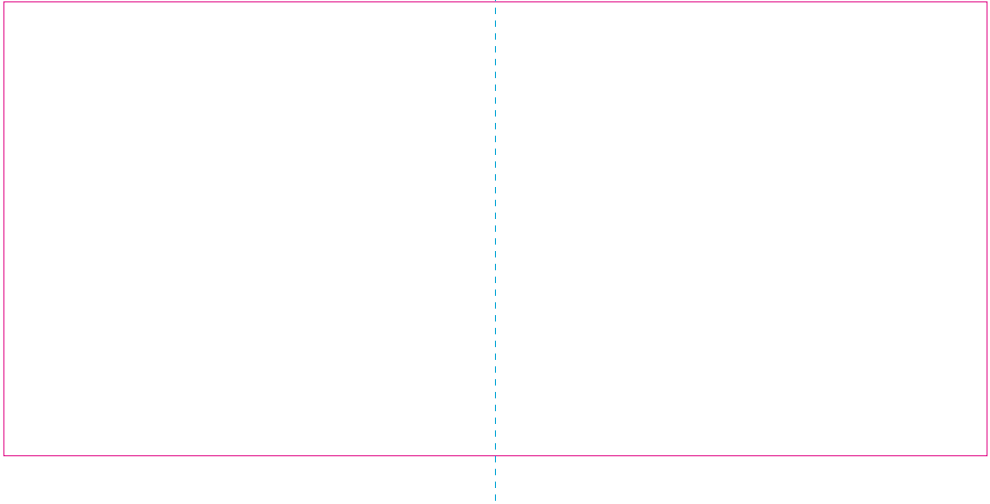

RS

With rotary screen printing technology the product can only be printed on the opposite side of the handle, please do not position the design on the right or left handed side.

—— Edge of graphics

- - - - centerlines

resolution: min. 300 DPI

colours: CMYK

formats: TIFF, PDF, EPS, AI, CDR

The pink outline the maximum size of graphic visible on the product.

The blue dash line indicates the center line of the left, right and middle side of object.