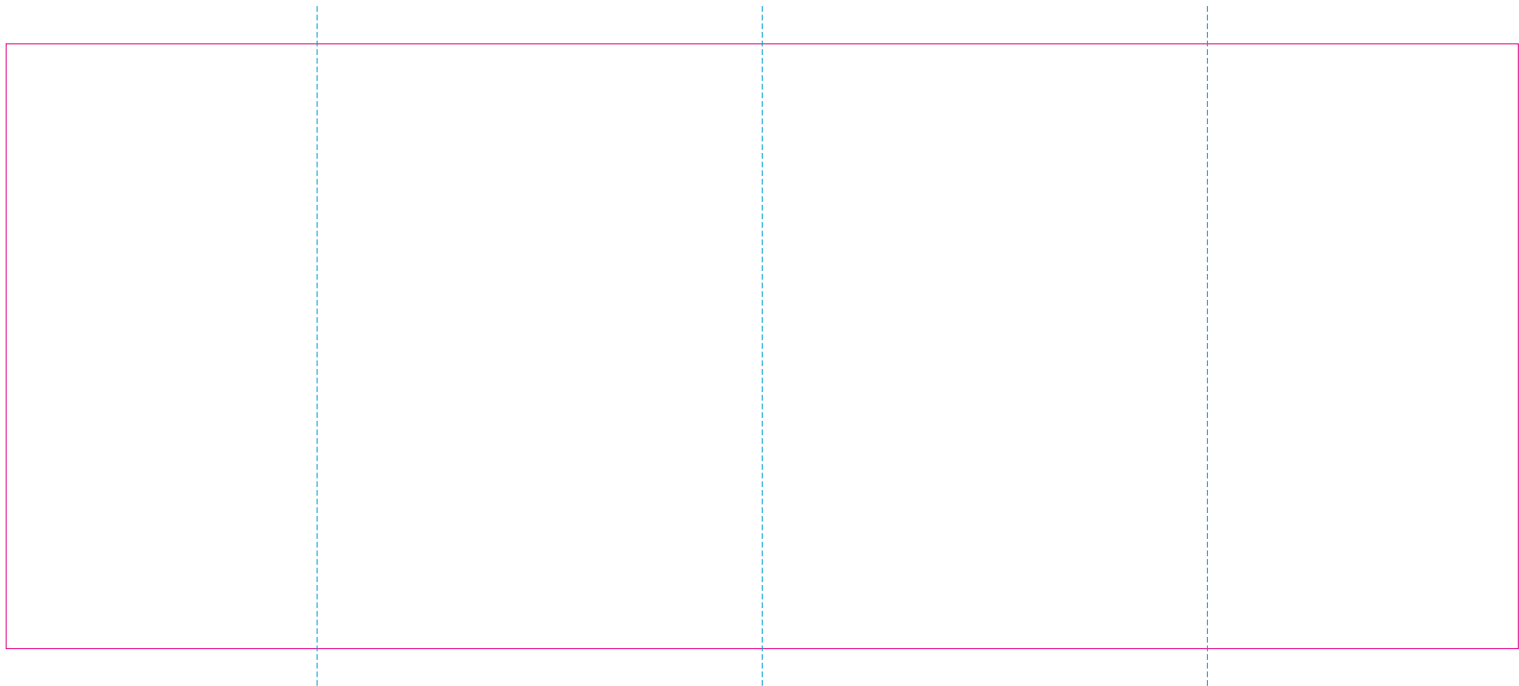

RS

With rotary screen printing technology the product can only be printed on the opposite side of the handle, please do not position the design on the right or left handed side.

— Edge of graphics

- - - centerlines

resolution: min. 300 DPI
colours: CMYK
formats: TIFF, PDF, EPS, AI, CDR

The pink outline the maximum size of graphic visible on the product.
The blue dash line indicates the center line of the left, right and middle side of object.