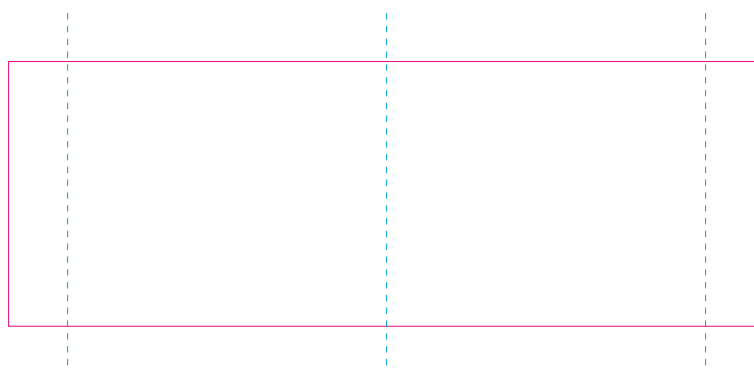

RS

— Edge of graphics

- - - centerlines

file format: vector

colours: in one color

formats: PDF, EPS, AI, CDR

The pink outline the maximum size of graphic visible on the product.

The blue dash line indicates the center line of the left, right and middle side of object.