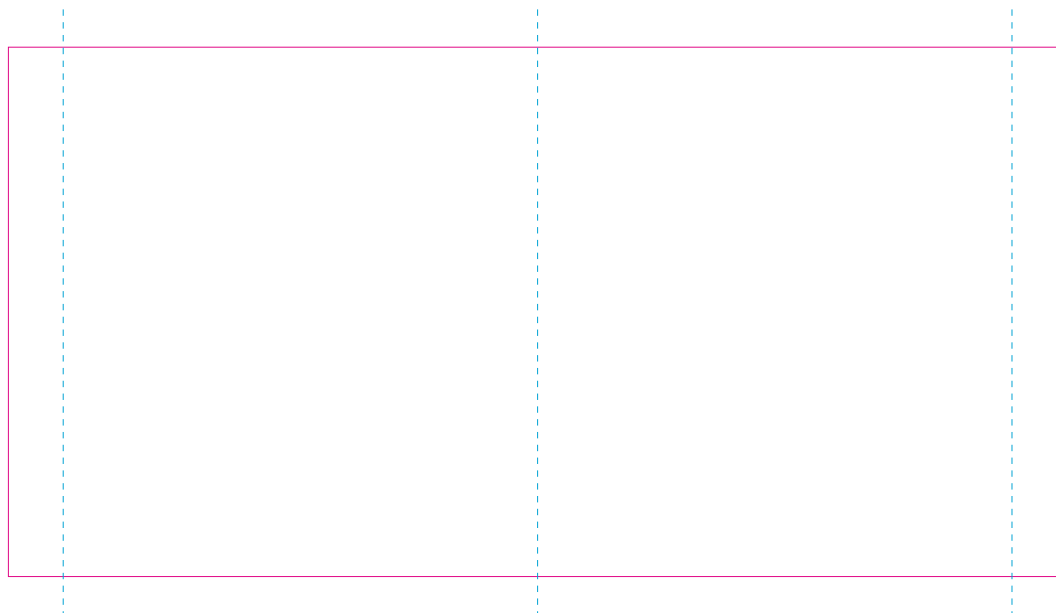

RS

— Edge of graphics

- - - centerlines

file format: vector

colours: in one color

formats: PDF, EPS, AI, CDR

The pink outline the maximum size of graphic visible on the product.

The blue dash line indicates the center line of the left, right and middle side of object.