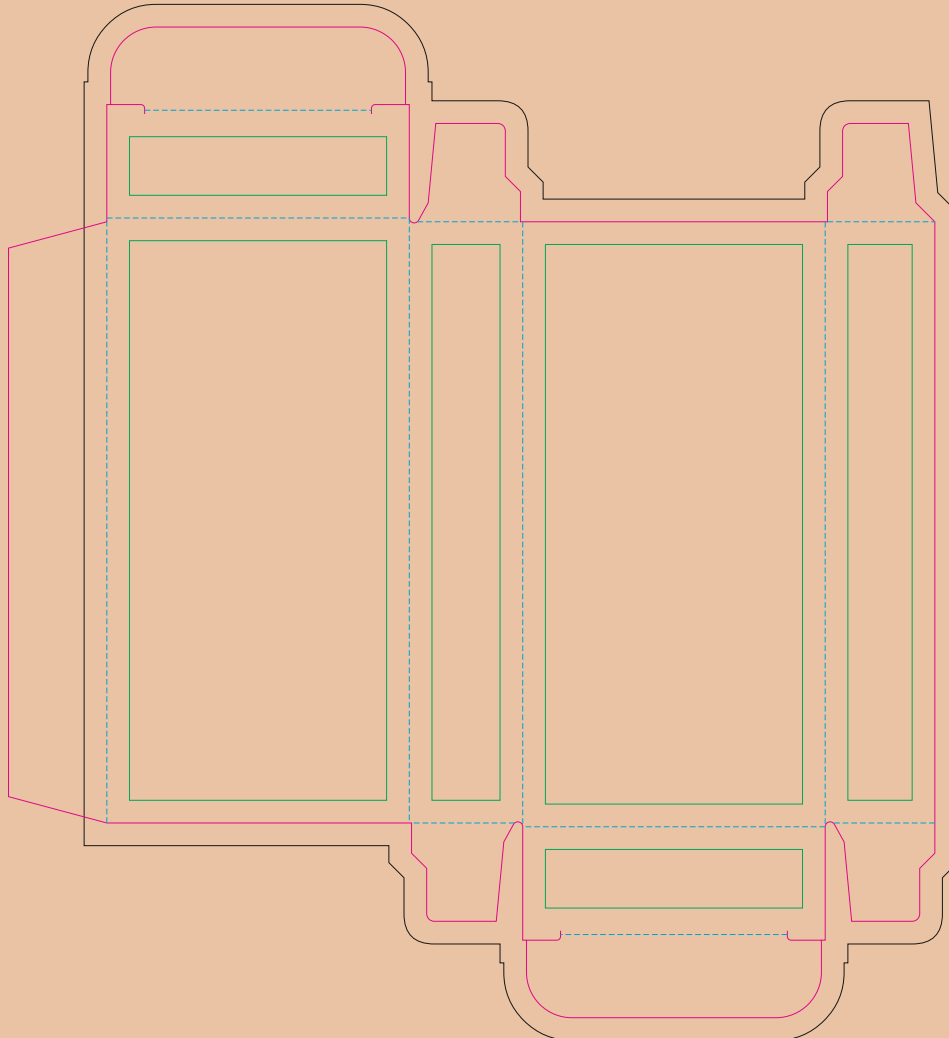

Kraft paperboard box

- Margin
- Edge of product
- Bleed limit 3-3 mm (background must fill it)
- - - - - Fold line

resolution: min. 300 DPI
colours: CMYK
formats: TIFF, PDF, EPS, AI, CDR

The green line indicates the area all non-background object-texts, logos, etc.
The pink outline the maximum size of graphic visible on the product.
The black line indicates the size of the required graphics including bleed.
The blue line indicates the folding.