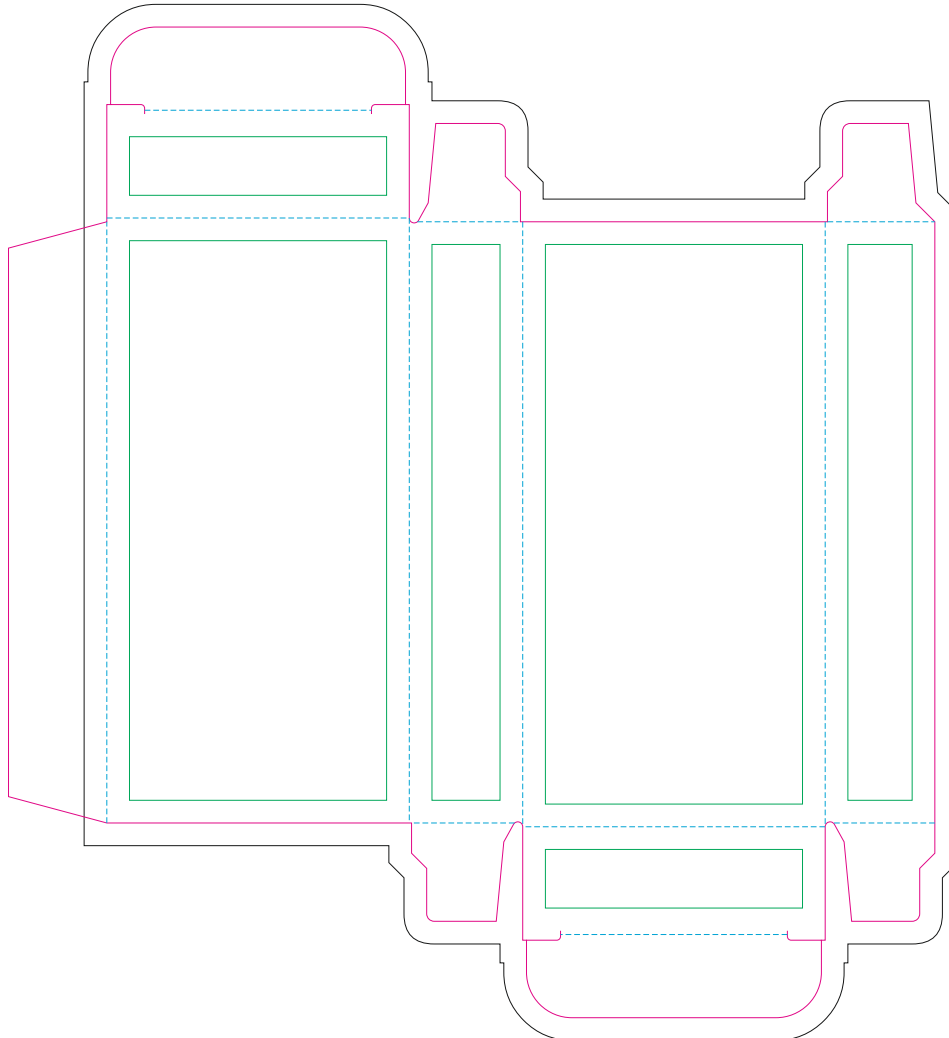

Paperboard box

- Margin
- Edge of product
- Bleed limit 3-3 mm (background must fill it)
- - - - - Fold line

resolution: min. 300 DPI
colours: CMYK
formats: TIFF, PDF, EPS, AI, CDR

The green line indicates the area all non-background object-texts, logos, etc.
The pink outline the maximum size of graphic visible on the product.
The black line indicates the size of the required graphics including bleed.
The blue line indicates the folding.