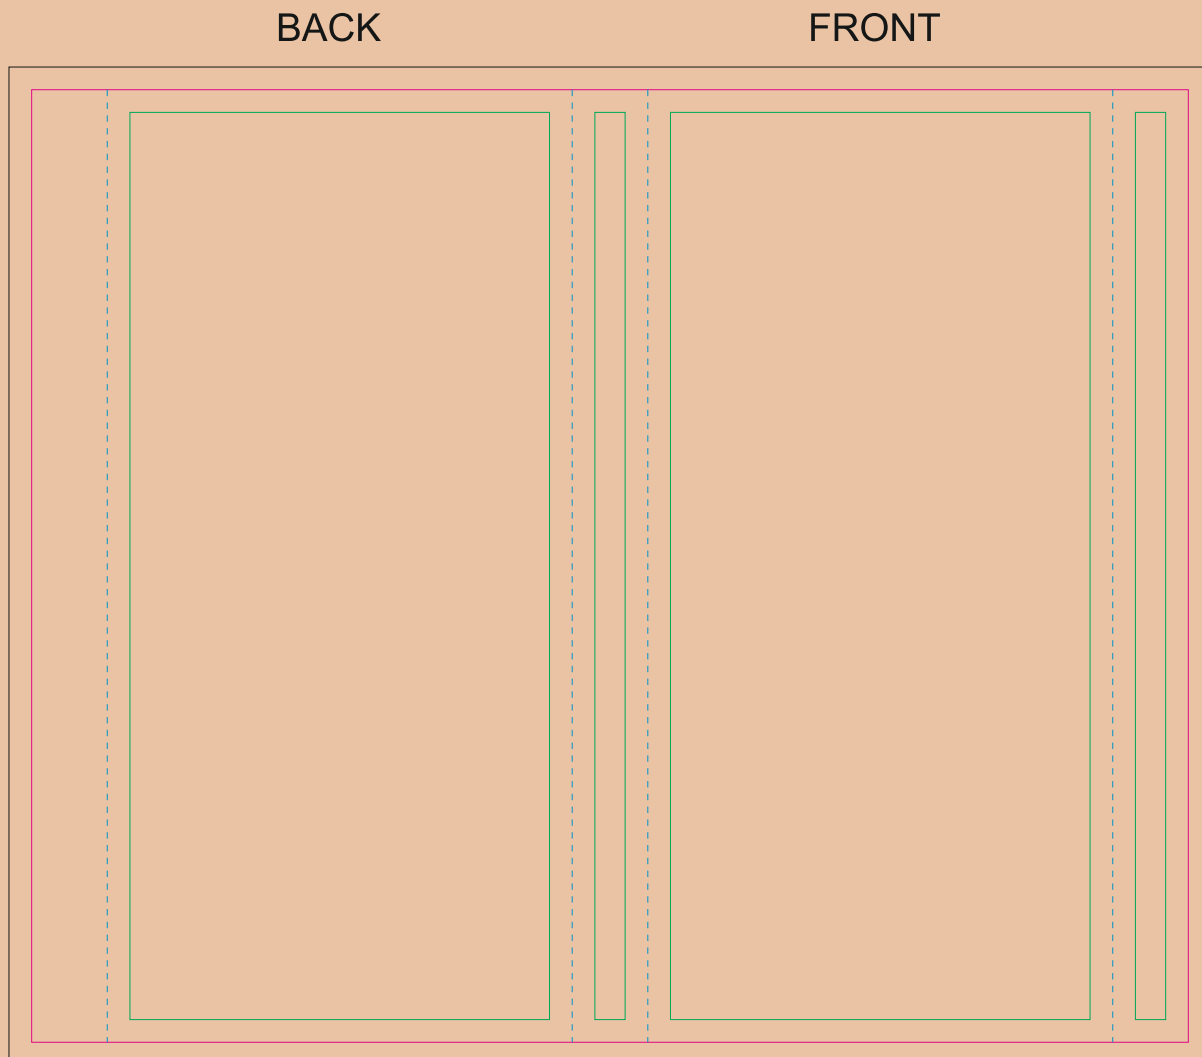

Kraft paper sleeve

The size of the paper sleeve is for reference only as product packaging size may vary.

—— Margin

—— Edge of product

—— Bleed limit 3-3 mm (background must fill it)

----- Fold line

resolution: min. 300DPI

colours: CMYK

formats: TIFF, PDF, EPS, AI, CDR

The green line indicates the area all non-background object - texts, logos, etc.
The pink outline the maximum size of graphic visible on the product.
The black line indicates the size of the required graphics including bleed.