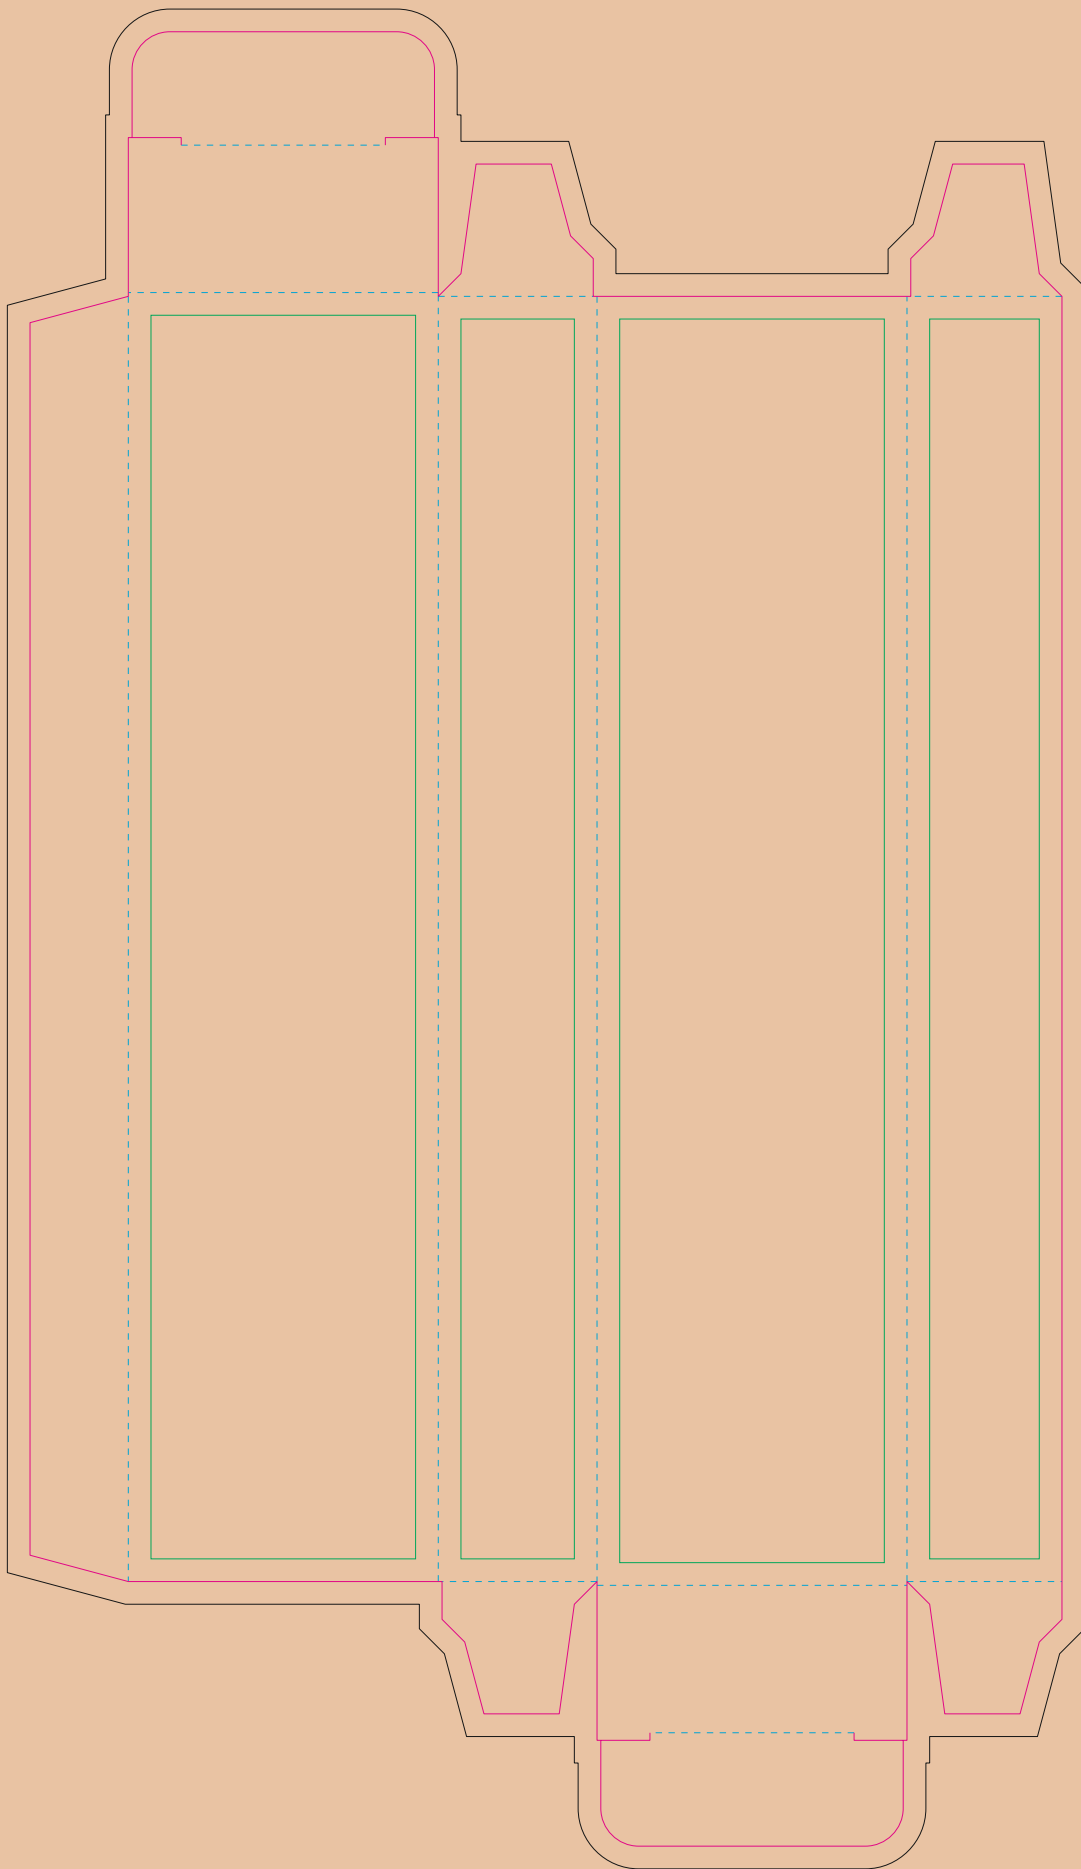

# Kraft Paperboard box

- Margin
- Edge of product
- Bleed limit 3-3 mm (background must fill it)
- - - - - Fold line

resolution: min. 300DPI

colours: CMYK

formats: TIFF, PDF, EPS, AI, CDR

The green line indicates the area all non-background object - texts, logos, etc.

The pink outline the maximum size of graphic visible on the product.

The black line indicates the size of the required graphics including bleed.