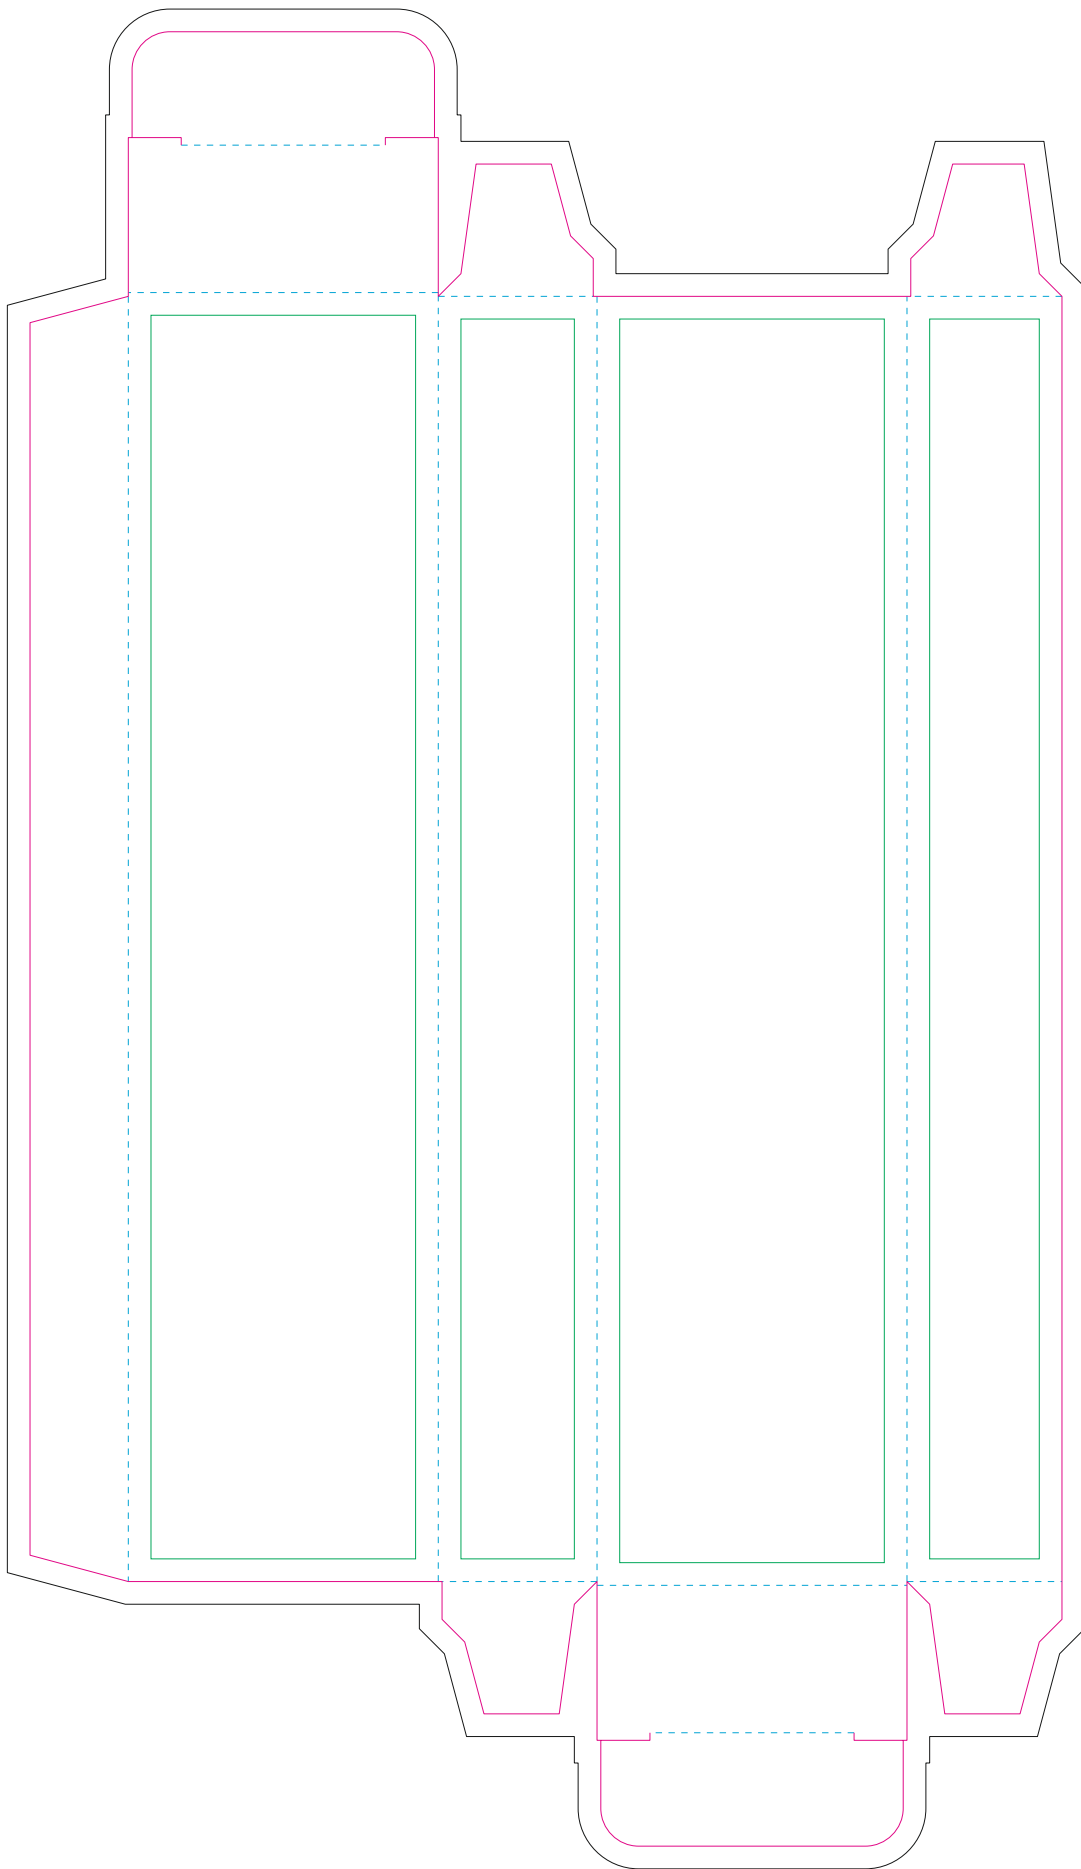

Paperboard box

- Margin
- Edge of product
- Bleed limit 3-3 mm (background must fill it)
- - - - - Fold line

resolution: min. 300DPI

colours: CMYK

formats: TIFF, PDF, EPS, AI, CDR

The green line indicates the area all non-background object - texts, logos, etc.
The pink outline the maximum size of graphic visible on the product.
The black line indicates the size of the required graphics including bleed.