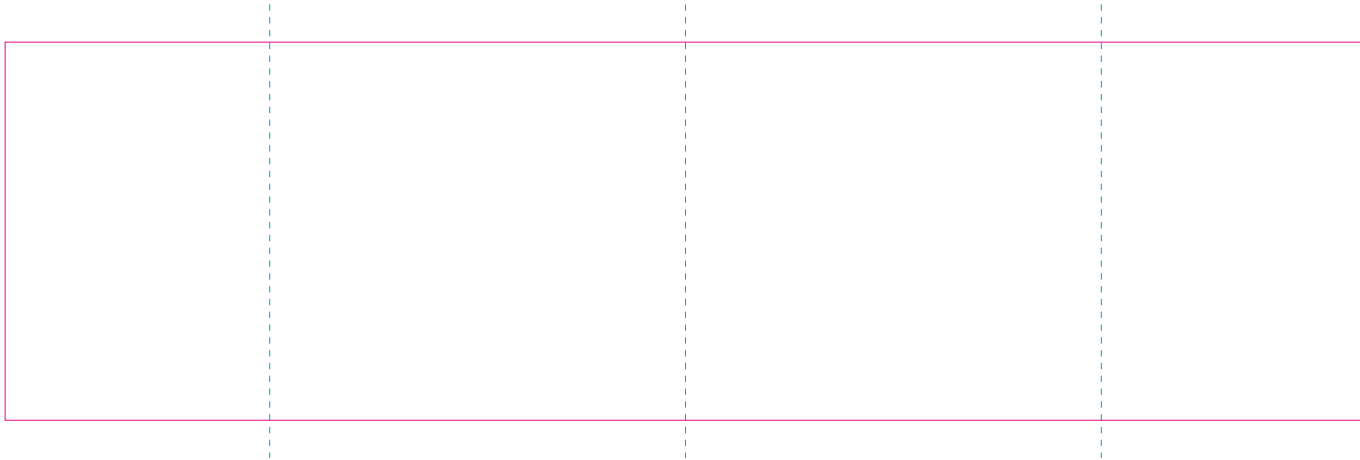

ER 2

— Edge of graphics

- - - centerlines

file format: vector

colours: in one color formats: PDF, EPS, AI, CDR

The pink outline the maximum size of graphic visible on the product.

The blue dash line indicates the center line of the left, right and middle side of object.