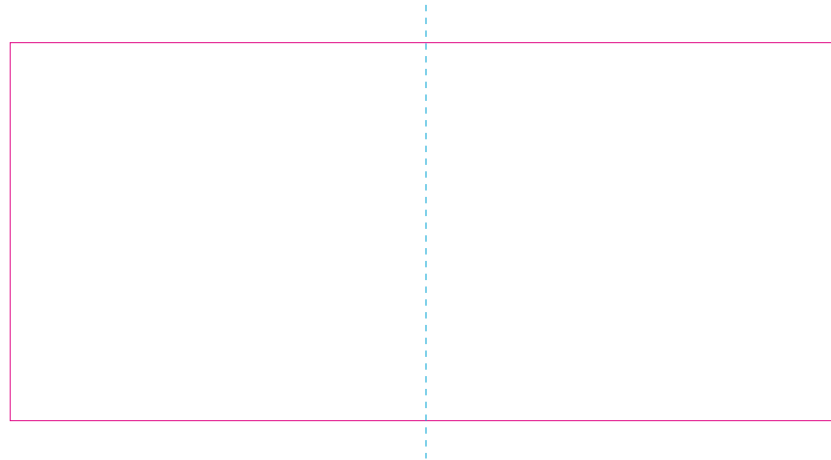

RS

With rotary screen printing technology the product can only be printed on the opposite side of the handle, please do not position the design on the right or left handed side.

— Edge of graphics

- - - centerlines

file format: vector

colours: in one color formats: PDF, EPS, AI, CDR

The pink outline the maximum size of graphic visible on the product.
The blue dash line indicates the center line of the left, right and middle side of object.