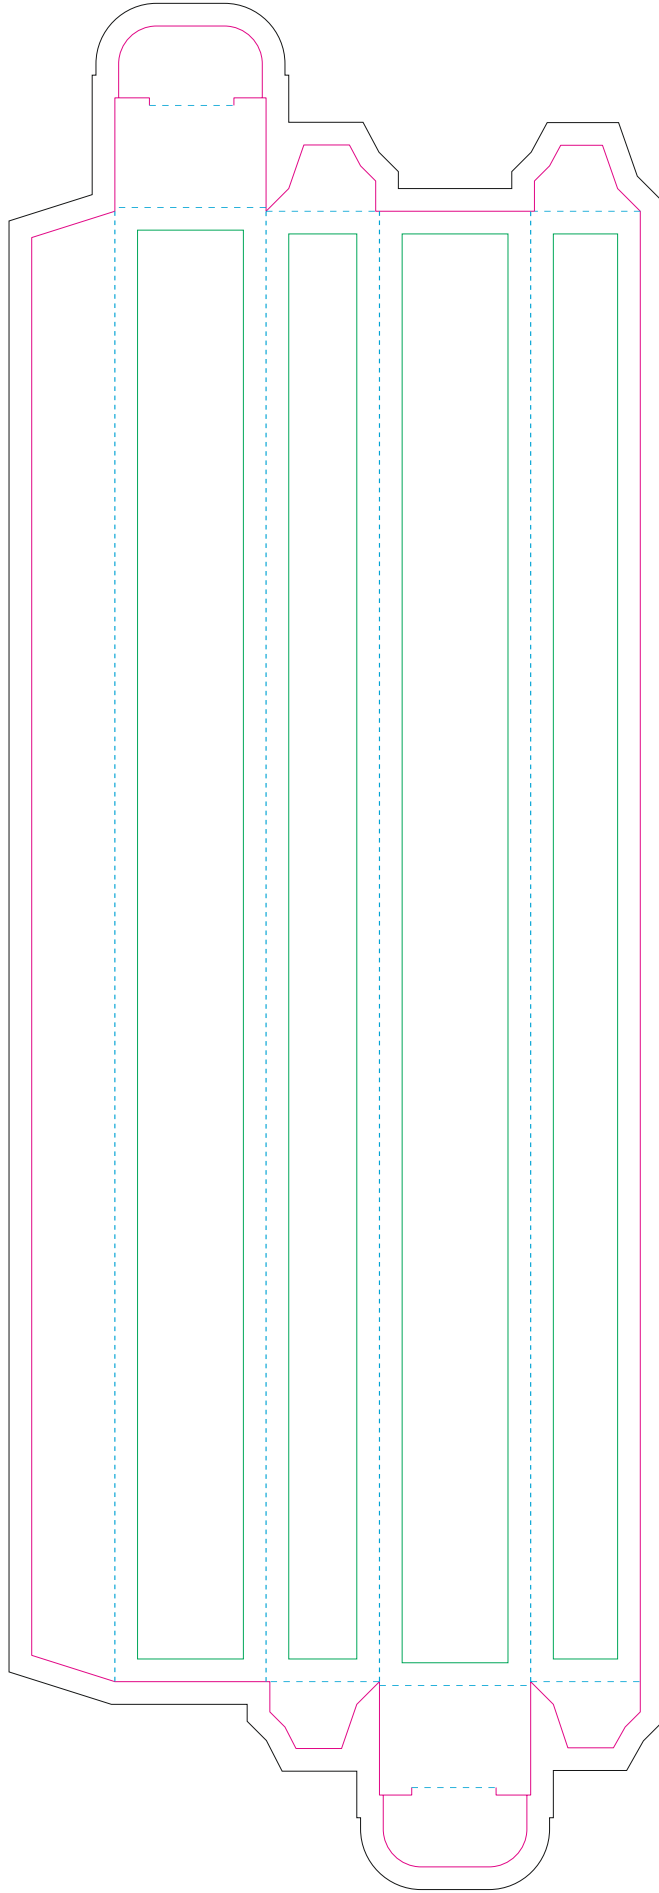

Paperboard box

- Margin
- Edge of product
- Bleed limit 3-3 mm (background must fill it)
- - - - - Fold line

resolution: min. 300DPI
colours: CMYK
formats: TIFF, PDF, EPS, AI, CDR

The green line indicates the area all non-background object - texts, logos, etc.
The pink outline the maximum size of graphic visible on the product.
The black line indicates the size of the required graphics including bleed.