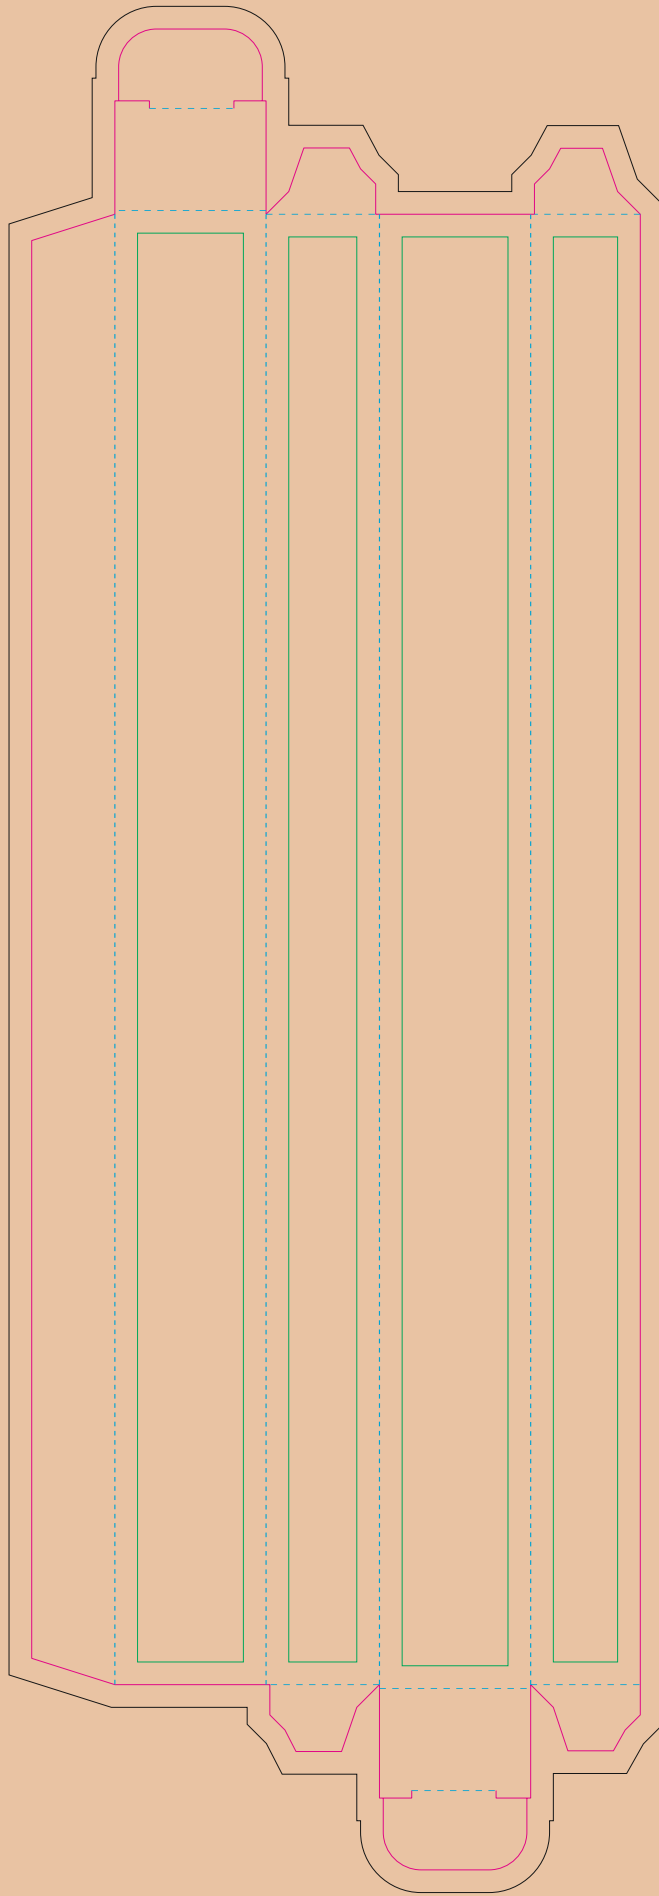

Kraft Paperboard box

- Margin
- Edge of product
- Bleed limit 3-3 mm (background must fill it)
- - - - - Fold line

resolution: min. 300DPI

colours: CMYK

formats: TIFF, PDF, EPS, AI, CDR

The green line indicates the area all non-background object - texts, logos, etc.

The pink outline the maximum size of graphic visible on the product.

The black line indicates the size of the required graphics including bleed.