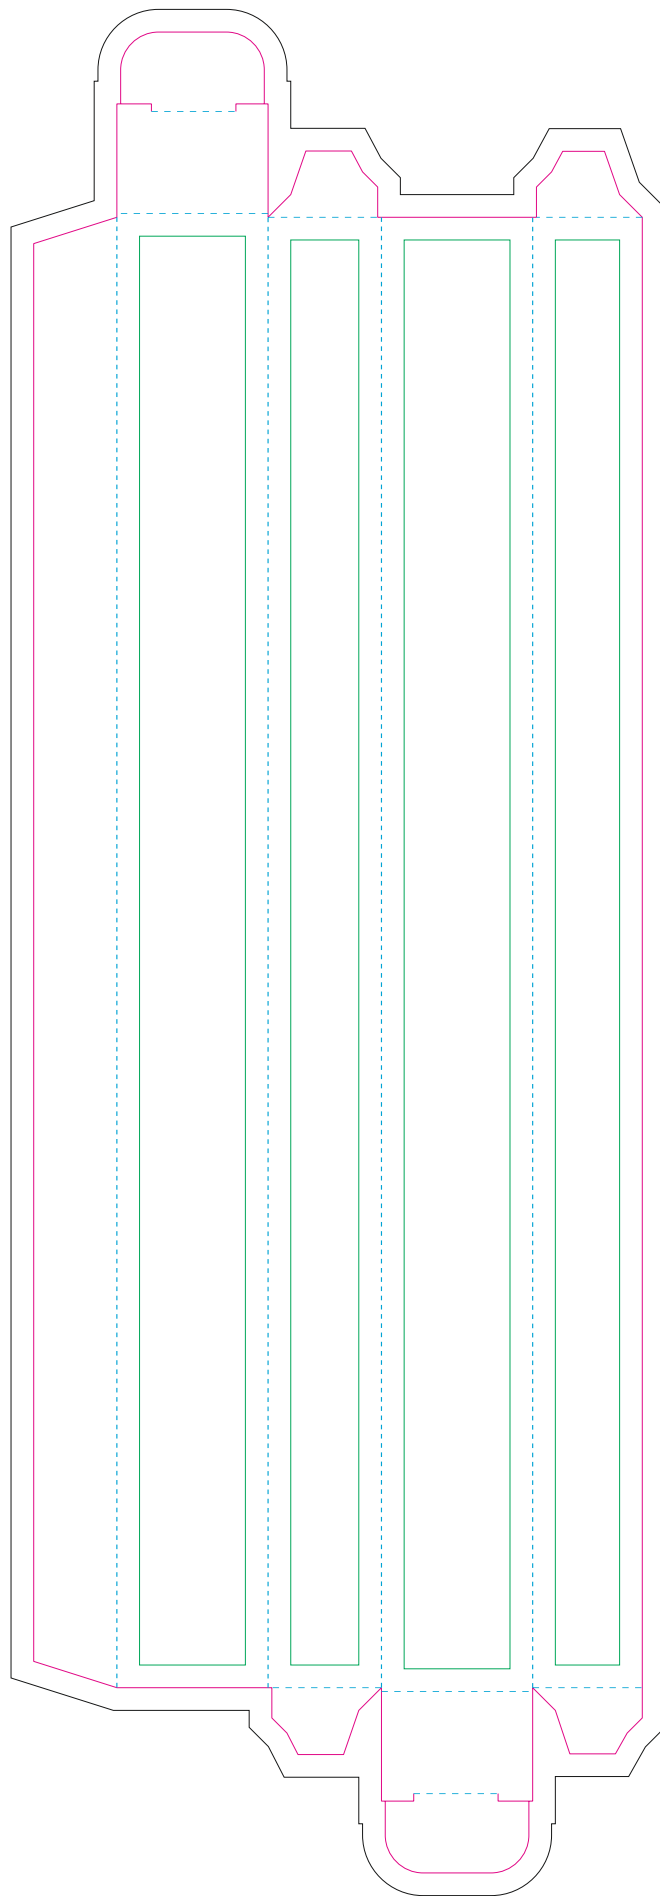

# Paperboard box

- Margin
- Edge of product
- Bleed limit 3-3 mm (background must fill it)
- Fold line

resolution: min. 300DPI

colours: CMYK

formats: TIFF, PDF, EPS, AI, CDR

The green line indicates the area all non-background object - texts, logos, etc.

The pink outline the maximum size of graphic visible on the product.

The black line indicates the size of the required graphics including bleed.