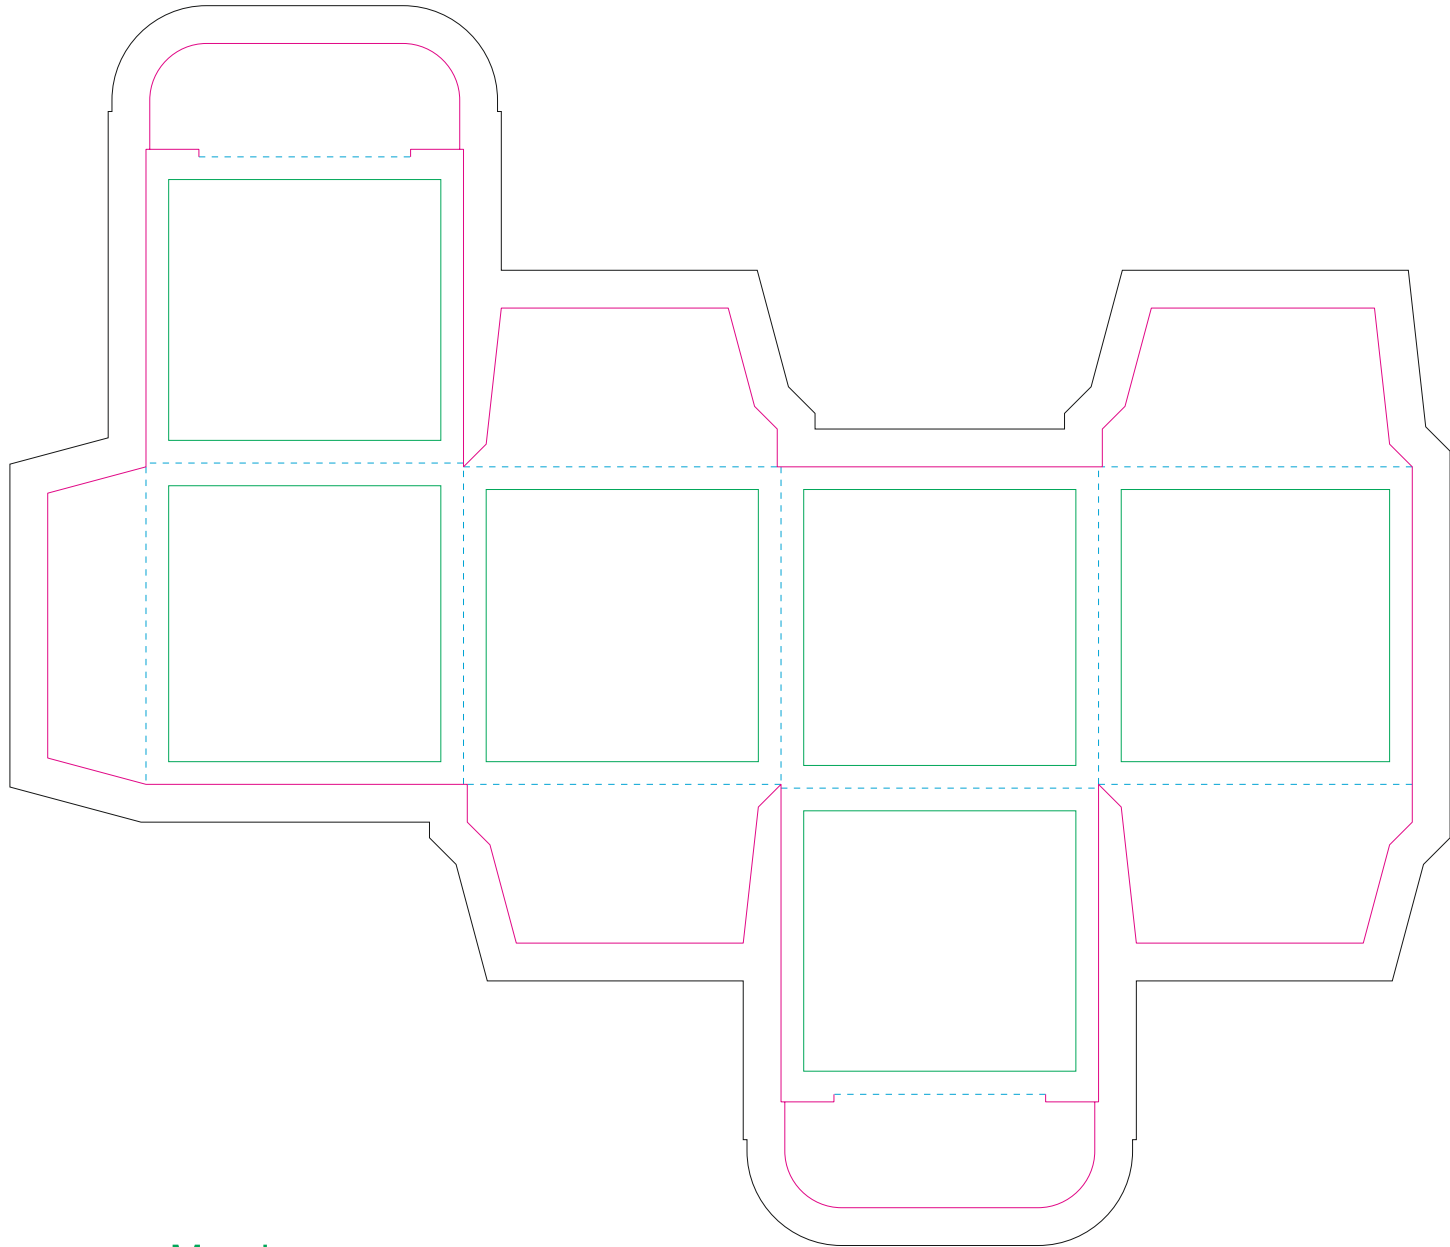

Paperboard box

——— Margin

——— Edge of product

——— Bleed limit 5-5 mm (background must fill it)

- - - - - Fold line

resolution: min. 300DPI

colours: CMYK

formats: TIFF, PDF, EPS, AI, CDR

The green line indicates the area all non-background object - texts, logos, etc.

The pink outline the maximum size of graphic visible on the product.

The black line indicates the size of the required graphics including bleed.