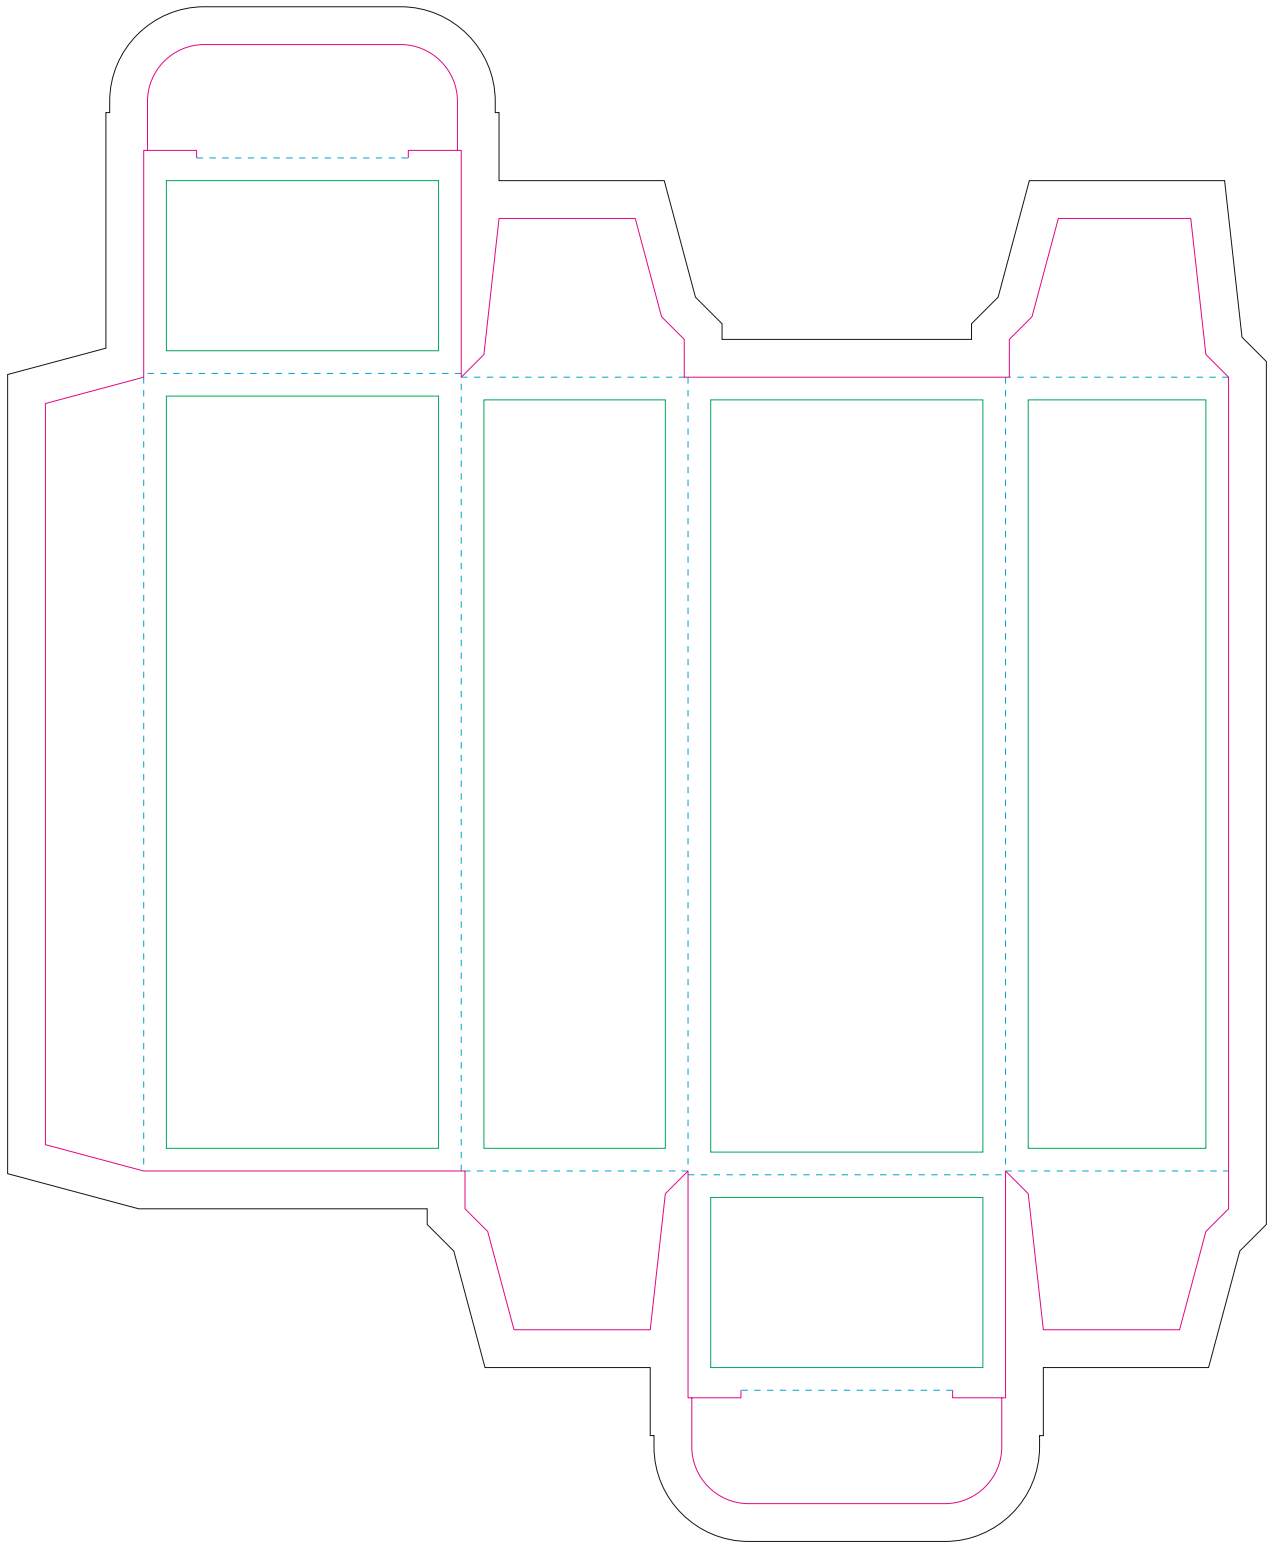

# Paperboard box

- Margin
- Edge of product
- Bleed limit 5-5 mm (background must fill it)
- - - - - Fold line

resolution: min. 300DPI

colours: CMYK

formats: TIFF, PDF, EPS, AI, CDR

The green line indicates the area all non-background object - texts, logos, etc.

The pink outline the maximum size of graphic visible on the product.

The black line indicates the size of the required graphics including bleed.