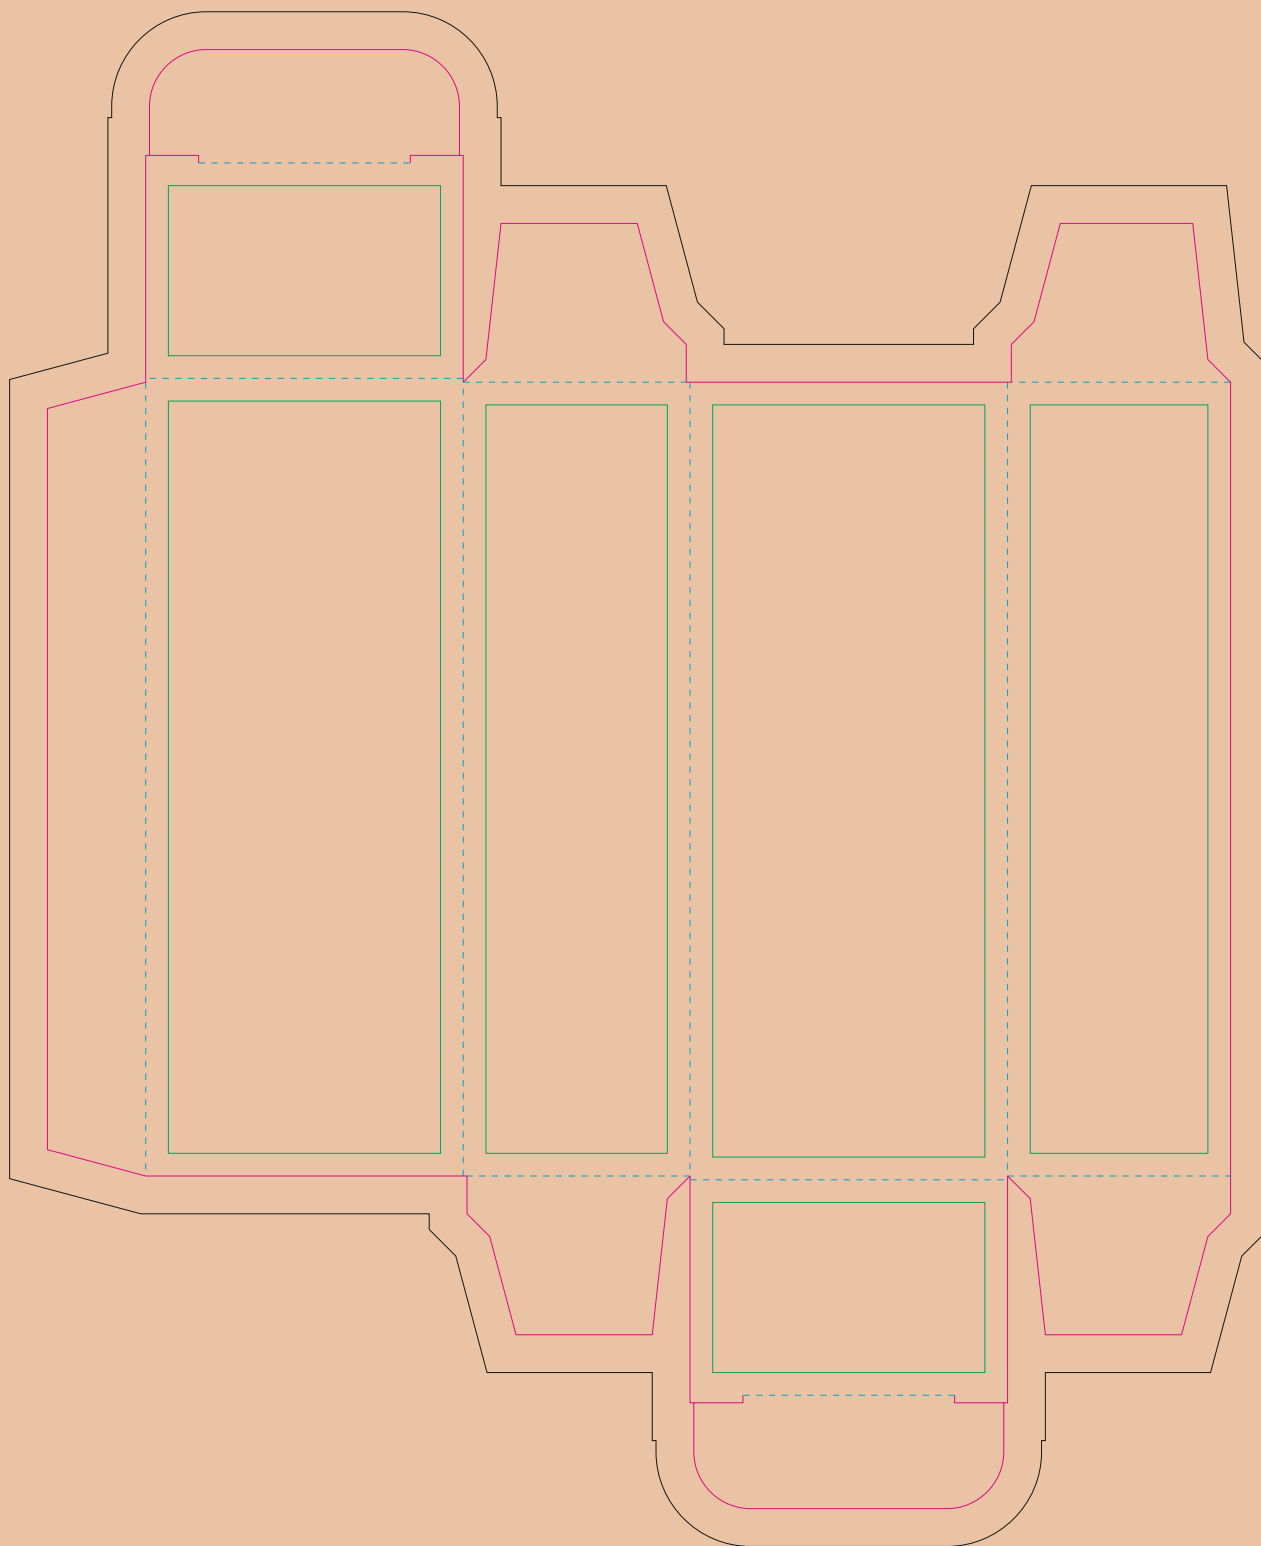

# Kraft Paperboard box

- Margin
- Edge of product
- Bleed limit 5-5 mm (background must fill it)
- - - - - Fold line

resolution: min. 300DPI

colours: CMYK

formats: TIFF, PDF, EPS, AI, CDR

The green line indicates the area all non-background object - texts, logos, etc.

The pink outline the maximum size of graphic visible on the product.

The black line indicates the size of the required graphics including bleed.