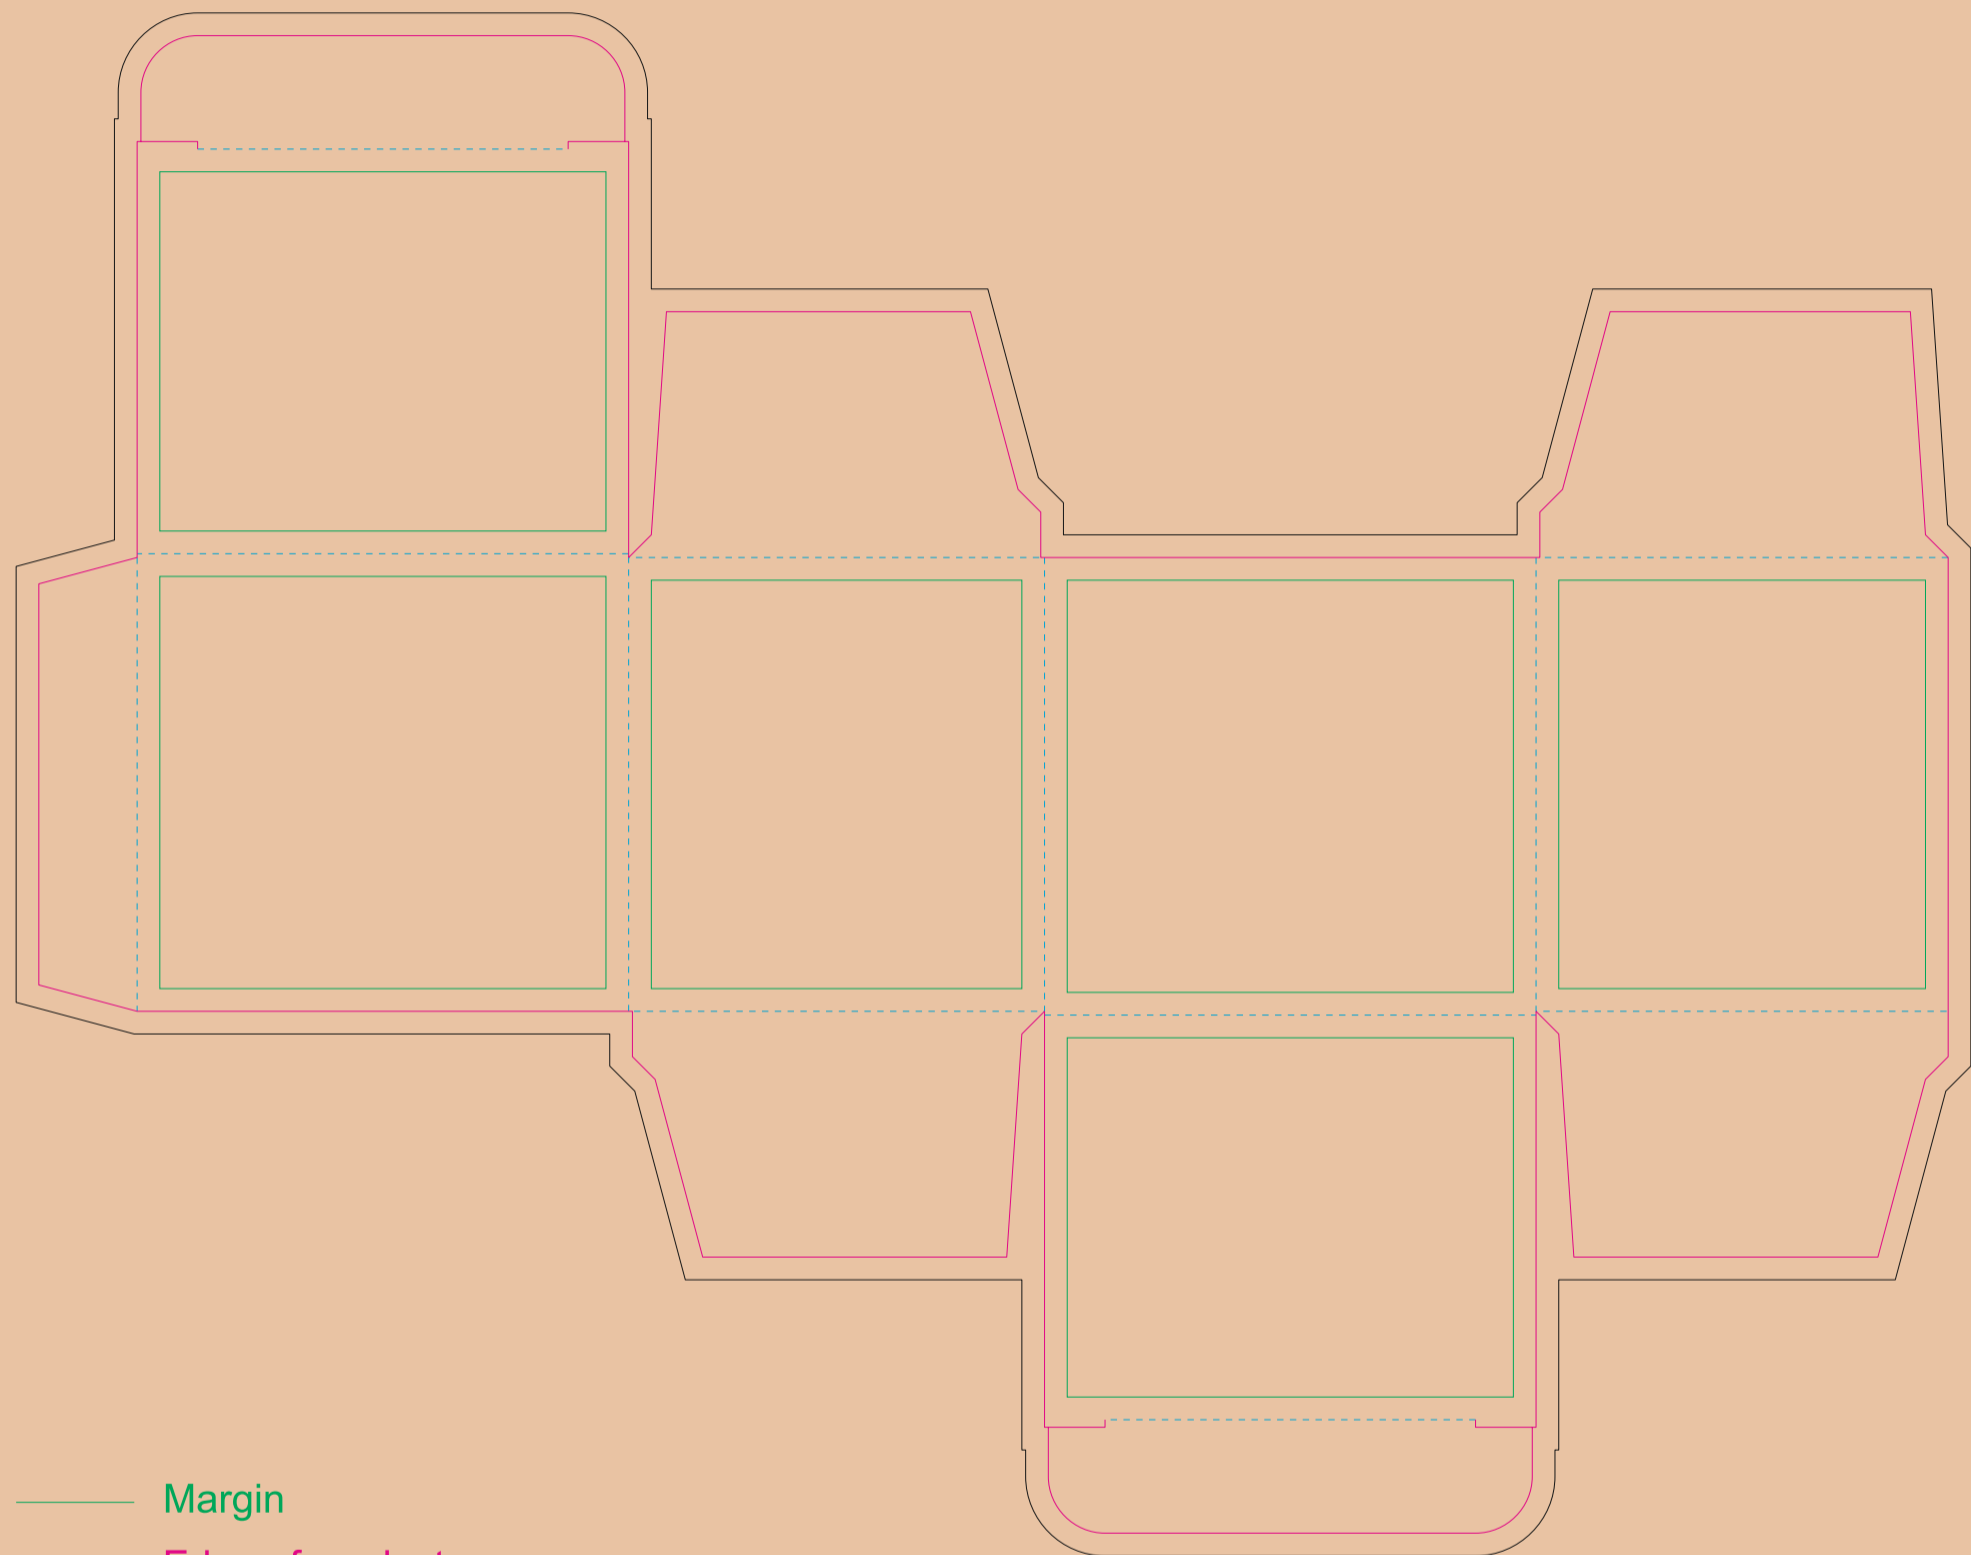

Kraft Paperboard box

- Margin
- Edge of product
- Bleed limit 3-3 mm (background must fill it)
- - - - - Fold line

resolution: min. 300DPI

colours: CMYK

formats: TIFF, PDF, EPS, AI, CDR

The green line indicates the area all non-background object - texts, logos, etc.

The pink outline the maximum size of graphic visible on the product.

The black line indicates the size of the required graphics including bleed.