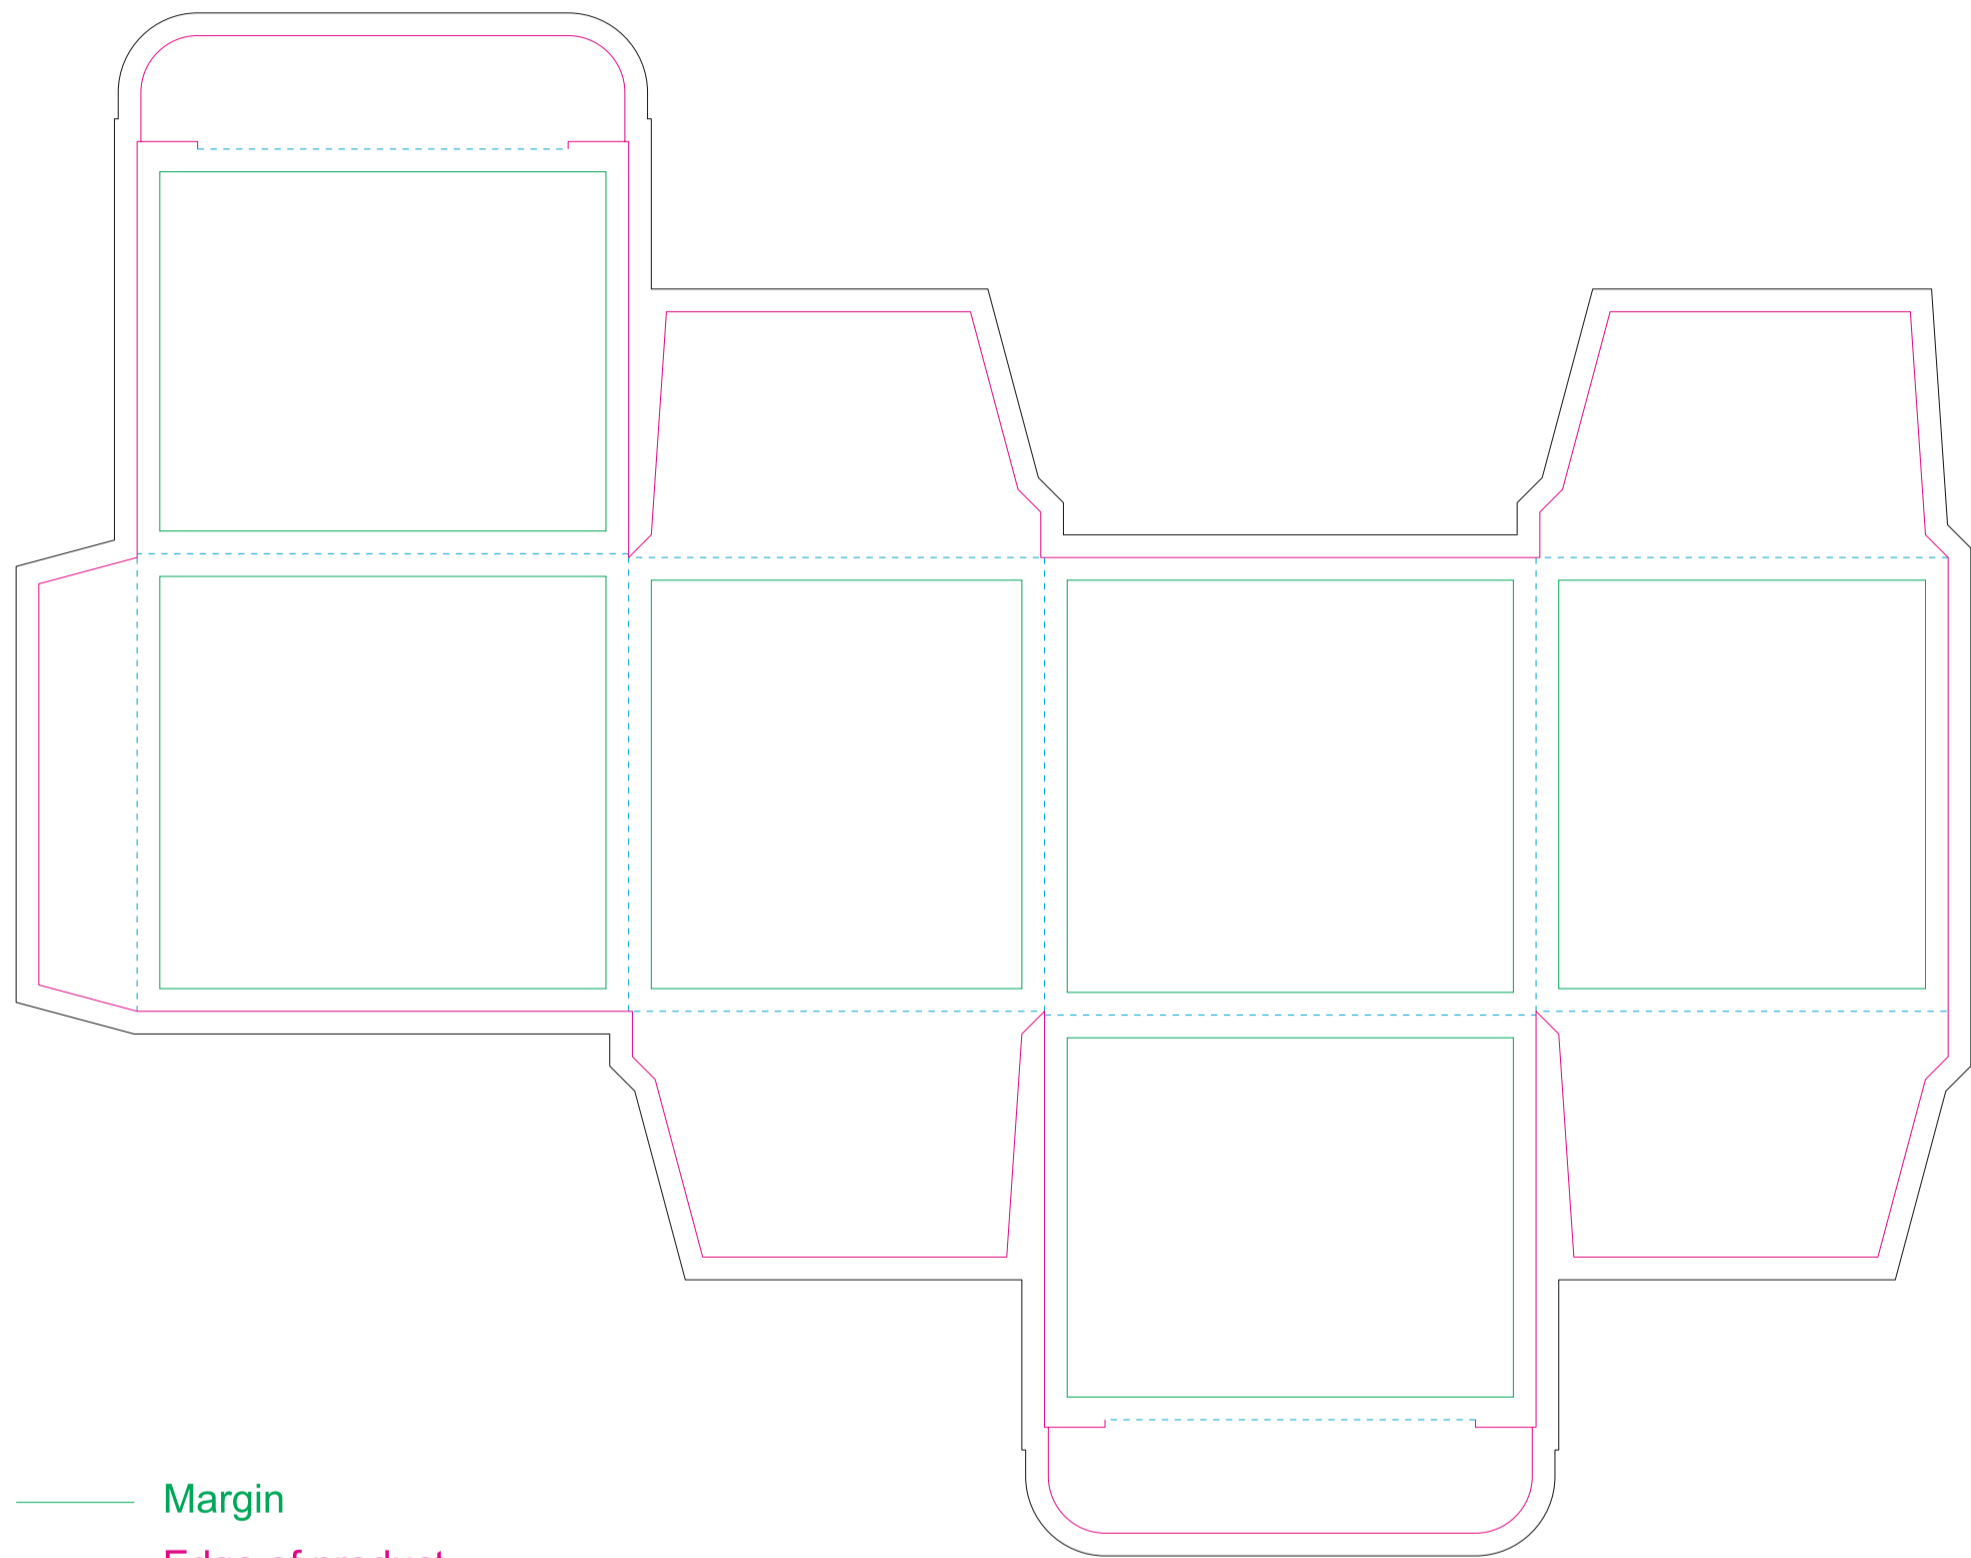

# Paperboard box

- Margin
- Edge of product
- Bleed limit 3-3 mm (background must fill it)
- - - - - Fold line

resolution: min. 300DPI

colours: CMYK

formats: TIFF, PDF, EPS, AI, CDR

The green line indicates the area all non-background object - texts, logos, etc.

The pink outline the maximum size of graphic visible on the product.

The black line indicates the size of the required graphics including bleed.