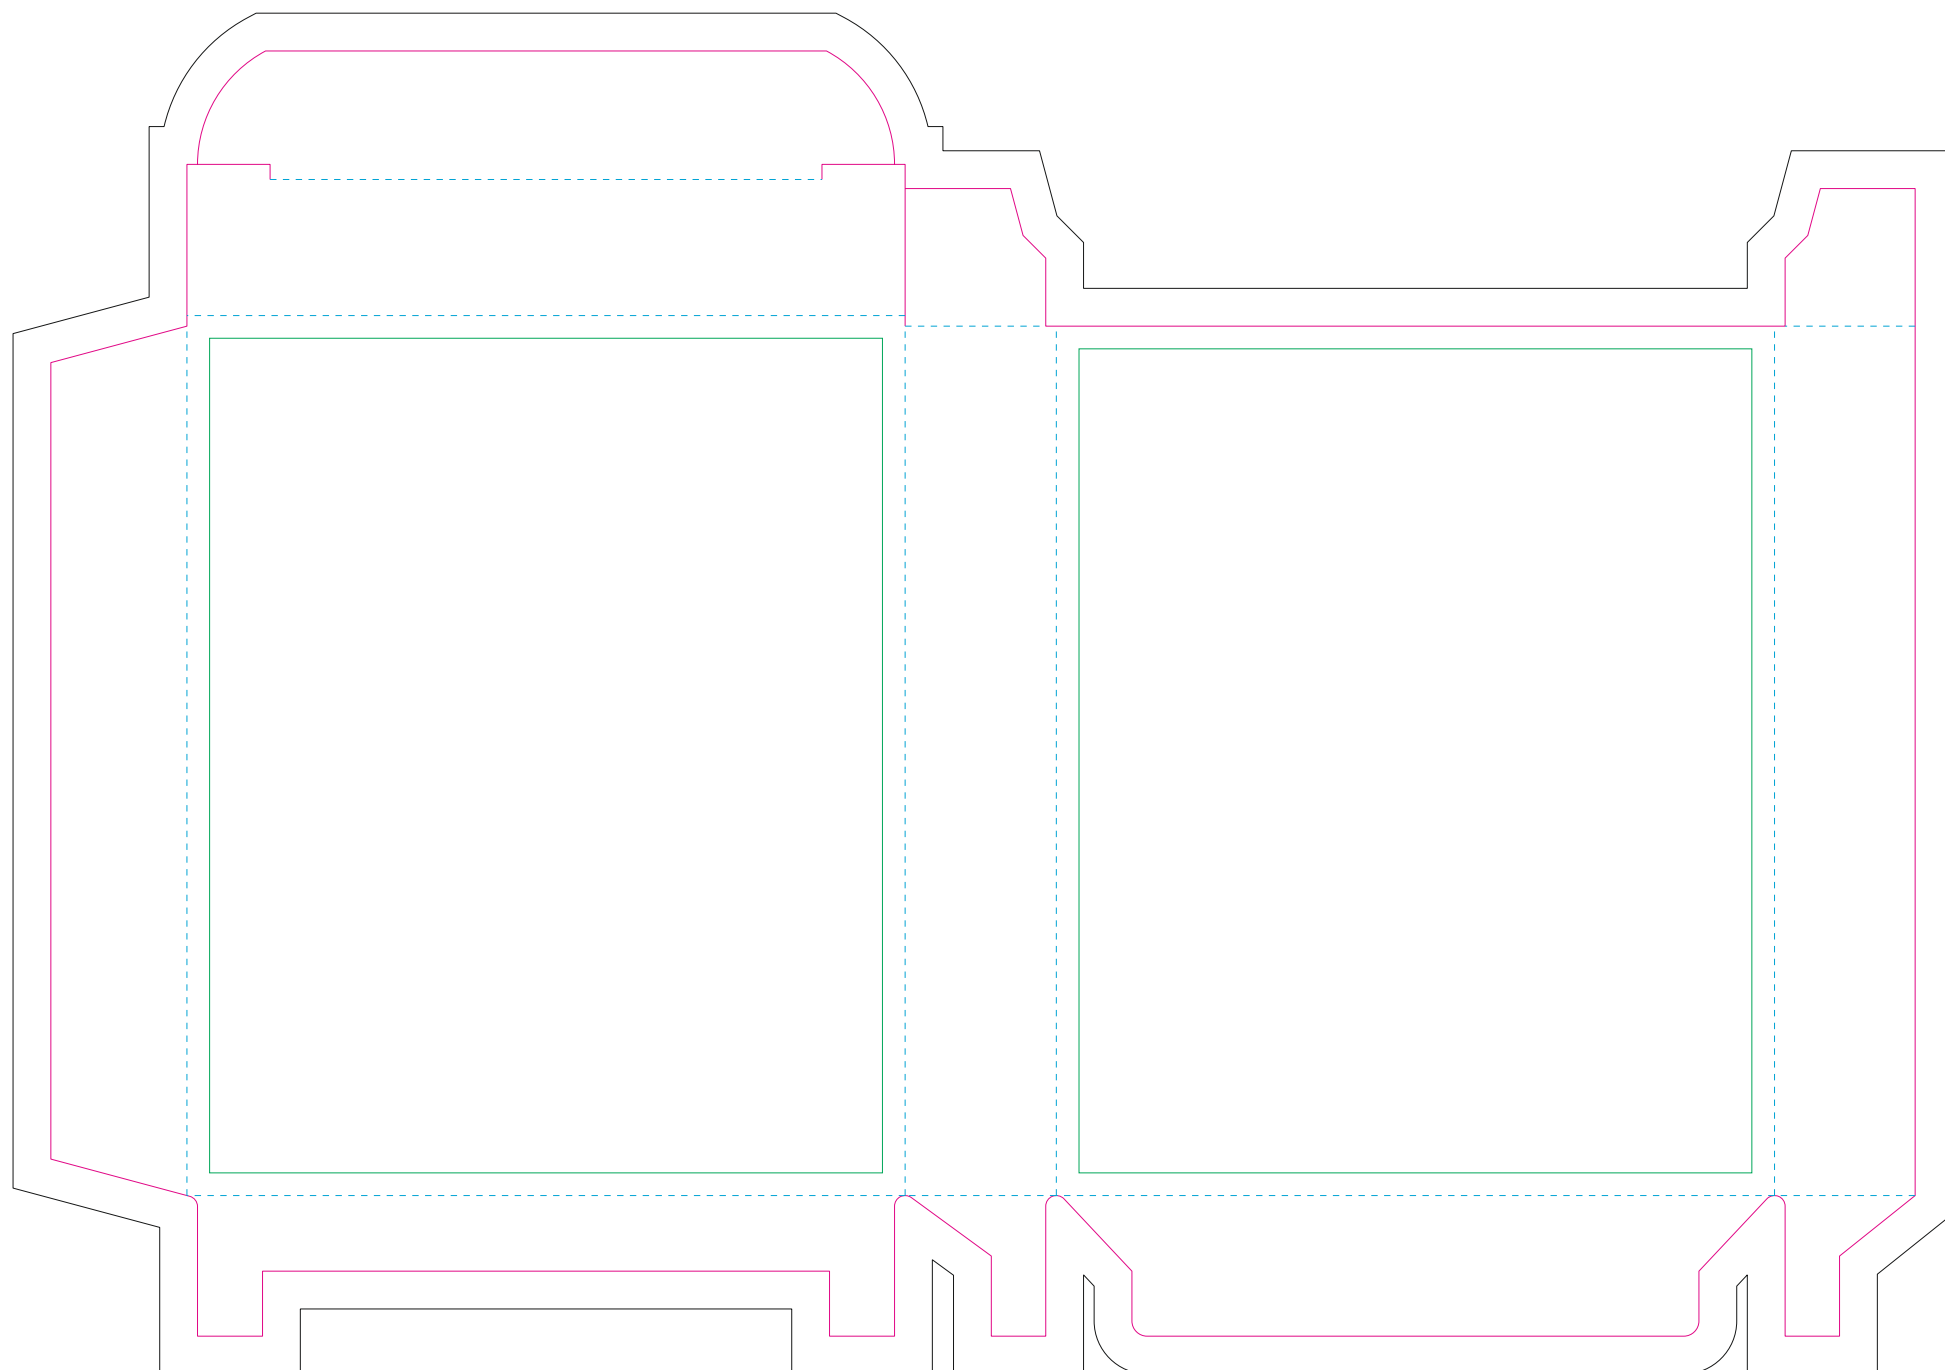

Corrugated cardboard box

- Margin
- Edge of product
- Bleed limit 5-5 mm (background must fill it)
- - - - - Fold line

resolution: min. 300DPI

colours: CMYK

formats: TIFF, PDF, EPS, AI, CDR

The green line indicates the area all non-background object - texts, logos, etc.

The pink outline the maximum size of graphic visible on the product.

The black line indicates the size of the required graphics including bleed.